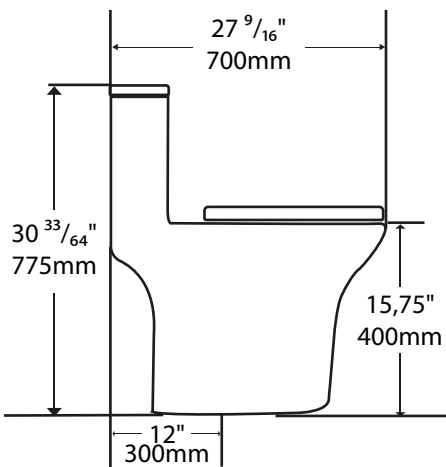

## LX - 2920

2920

2920 MW

2920 MB  
2920 MB  
VIB Sensor

2920 MG  
2920 MG  
VIB Sensor

2920 MK

Description	Siphonic one piece toilet				
Material	Vitrious China				
Reference	2920	2920 MW	2920 MB	2920 MG	2920 MK
Color	Glossy white glaze	Matt white glaze	Matt black glaze	Matt gray glaze	Matt khaki
Seat cover	Soft close White PP seat cover with SS hinges and central quick release button.		Soft close Original matt color UF seat cover with SS hinges and lateral release buttons.		
Water saving	Flush per liters: Half flush 4 lpf (1 gpf)/ full flush 6 lpf (1.6 gpf)				
Feature 3	Fully glazed siphon				
Feature 4	Multi jet rim				
Flush type	Jet siphonic				
Rough-in mm / inch	300mm / 12"				
Bowl height mm / inch	400mm / 15,75"				
Bowl lenght mm / inch	440mm / 17,52"				
Bowl shape	Compact-elongated - U shape				
Toilet size mm	L 700* W 375* H 775				
Toilet size inches	L 27 9/16" * W 14 49/64" * H 30 33/64"				
Include componets	Rubber gasket, screws and caps, seat cover, fill and flush valve				
Flush valve	Dual flush button / sensor button				
Valve diameter	50,8mm / 2"				
Flush per gallons	Half flush 4 lpf (1 gpf)/ full flush 6 lpf (1.6 gpf)				
Evacuation capacity	800gr / 28,21oz				
Net weight kg / lb	48 / 105,6				
Gross weight kg / lb	52 / 114,4				
Cubic volume m / ft	0,20 / 10				
Disclaimer 1	All sizes are nominal and subject to change without prior notice.				
Disclaimer 2	Colors are subject to variations on batches and screen definition.				
Disclaimer 3	Do not use abrasive or polishing detergents or metallic/ harsh brushes.				