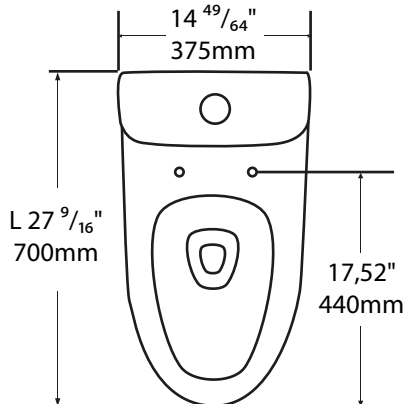

## LX - 2920

2920

2920 MW

2920 MB  
2920 MB  
VIB Sensor

2920 MG  
2920 MG  
VIB Sensor

2920 MK

Description	Siphonic one piece toilet				
Material	Vitrious China				
Reference	2920	2920 MW	2920 MB	2920 MG	2920 MK
Color	Glossy white glaze	Matt white glaze	Matt black glaze	Matt gray glaze	Matt khaki
Seat cover	Soft close White PP seat cover with SS hinges and central quick release button.		Soft close Original matt color UF seat cover with SS hinges and lateral release buttons.		
Water saving	Flush per liters: Half flush 4 lpf (1 gpf)/ full flush 6 lpf (1.6 gpf)				
Feature 3	Fully glazed siphon				
Feature 4	Multi jet rim				
Flush type	Jet siphonic				
Rough-in mm / inch	300mm / 12"				
Bowl height mm / inch	400mm / 15,75"				
Bowl lenght mm / inch	440mm / 17,52"				
Bowl shape	Compact-elongated - U shape				
Toilet size mm	L 700* W 375* H 775				
Toilet size inches	L 27 9/16" * W 14 49/64" * H 30 33/64"				
Include componets	Rubber gasket, screws and caps, seat cover, fill and flush valve				
Flush valve	Dual flush button / sensor button				
Valve diameter	50,8mm / 2"				
Flush per gallons	Half flush 4 lpf (1 gpf)/ full flush 6 lpf (1.6 gpf)				
Evacuation capacity	800gr / 28,21oz				
Net weight kg / lb	48 / 105,6				
Gross weight kg / lb	52 / 114,4				
Cubic volume m / ft	0,20 / 10				
Disclaimer 1	All sizes are nominal and subject to change without prior notice.				
Disclaimer 2	Colors are subject to variations on batches and screen definition.				
Disclaimer 3	Do not use abrasive or polishing detergents or metallic/ harsh brushes.				