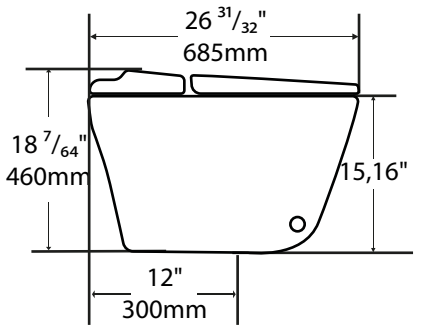

LX - ST201

ST201

Description	Pulse toilet
Material	Vitrious China
Reference	ST201
Color	Glossy white glaze
Seat cover	PP soft close seat cover
Water saving	Flush per liters: Half flush 4 lpf (1 gpf)/ full flush 6 lpf (1.6 gpf)
Feature 3	Fully glazed siphon
Feature 4	Multi jet rim
Flush type	Jet siphonic
Rough-in mm / inch	300mm / 12"
Bowl height mm / inch	385mm / 15,16"
Bowl lenght mm / inch	420mm / 16,54
Bowl shape	Round
Toilet size mm	L 685* W 395* H 460
Toilet size inches	L 26 ³¹ / ₃₂ " * W 15 ³⁵ / ₆₄ " * H 18 ⁷ / ₆₄ "
Include componets	Rubber gasket, screws and caps, seat cover, fill and flush valve
Flush valve	Single feet flush button / Sensor flush
Flush per gallons	Full flush 6 lpf (1.6 gpf)
Evacuation capacity	500gr / 17,63oz
Net weight kg / lb	35/ 77
Gross weight kg / lb	39 / 85,8
Cubic volume m / ft	0,260 / 7,67
Disclaimer 1	All sizes are nominal and subject to change without prior notice.
Disclaimer 2	Minimum working pressure 25 psi
Disclaimer 3	Do not use abrasive or polishing detergents or metallic/ harsh brushes.