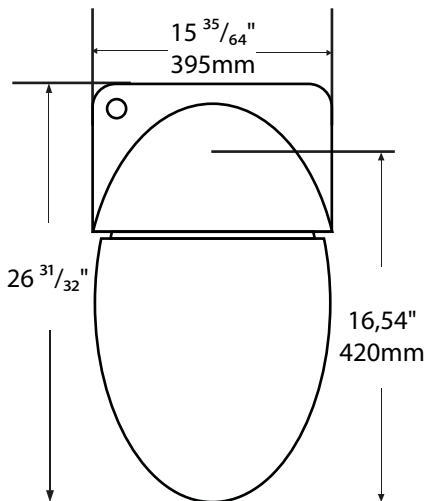

LX - ST201

ST201

Description	Pulse toilet
Material	Vitrious China
Reference	ST201
Color	Glossy white glaze
Seat cover	PP soft close seat cover
Water saving	Flush per liters: Half flush 4 lpf (1 gpf)/ full flush 6 lpf (1.6 gpf)
Feature 3	Fully glazed siphon
Feature 4	Multi jet rim
Flush type	Jet siphonic
Rough-in mm / inch	300mm / 12"
Bowl height mm / inch	385mm / 15,16"
Bowl lenght mm / inch	420mm / 16,54
Bowl shape	Round
Toilet size mm	L 685* W 395* H 460
Toilet size inches	L 26 ³¹ / ₃₂ " * W 15 ³⁵ / ₆₄ " * H 18 ⁷ / ₆₄ "
Include componets	Rubber gasket, screws and caps, seat cover, fill and flush valve
Flush valve	Single feet flush button / Sensor flush
Flush per gallons	Full flush 6 lpf (1.6 gpf)
Evacuation capacity	500gr / 17,63oz
Net weight kg / lb	35/ 77
Gross weight kg / lb	39 / 85,8
Cubic volume m / ft	0,260 / 7,67
Disclaimer 1	All sizes are nominal and subject to change without prior notice.
Disclaimer 2	Minimum working pressure 25 psi
Disclaimer 3	Do not use abrasive or polishing detergents or metallic/ harsh brushes.