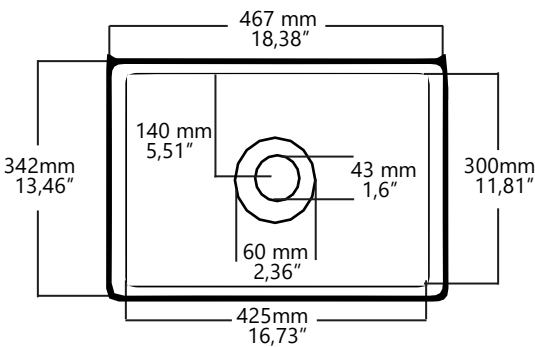

Glossy white

Matt series

Matt white

Matt gray

Matt black

Test fit sink before cutting the stone.

Description	UNDER COUNTER BASIN
Size	Outside: W 467 mm (18,38''); L 342 mm (13,46''); H 204 mm (8,07'') Inside: W 425 mm (16,73''); L 300 mm (11,81'')
Carton size / CBM	47.5*35*22 cm / 0.036m ³
Net weight/ Gross weight	6,7 kgs 7,46 Kgs
Thickness	1,8 cm
Certifications	c-UPC
Material	Vitreous china
Packaging	1 basin per carton 3 basins per carton
Shape	Rectangular
Usage	Commercial / residential