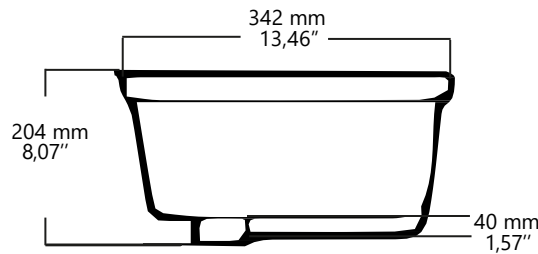

Glossy white

Matt series

Matt white

Matt gray

Matt black

Test fit sink before cutting the stone.

Description	UNDER COUNTER BASIN
Size	Outside: W 467 mm (18,38''); L 342 mm (13,46''); H 204 mm (8,07'') Inside: W 425 mm (16,73''); L 300 mm (11,81'')
Carton size / CBM	47.5*35*22 cm / 0.036m ³
Net weight/ Gross weight	6,7 kgs 7,46 Kgs
Thickness	1,8 cm
Certifications	c-UPC
Material	Vitreous china
Packaging	1 basin per carton 3 basins per carton
Shape	Rectangular
Usage	Commercial / residential