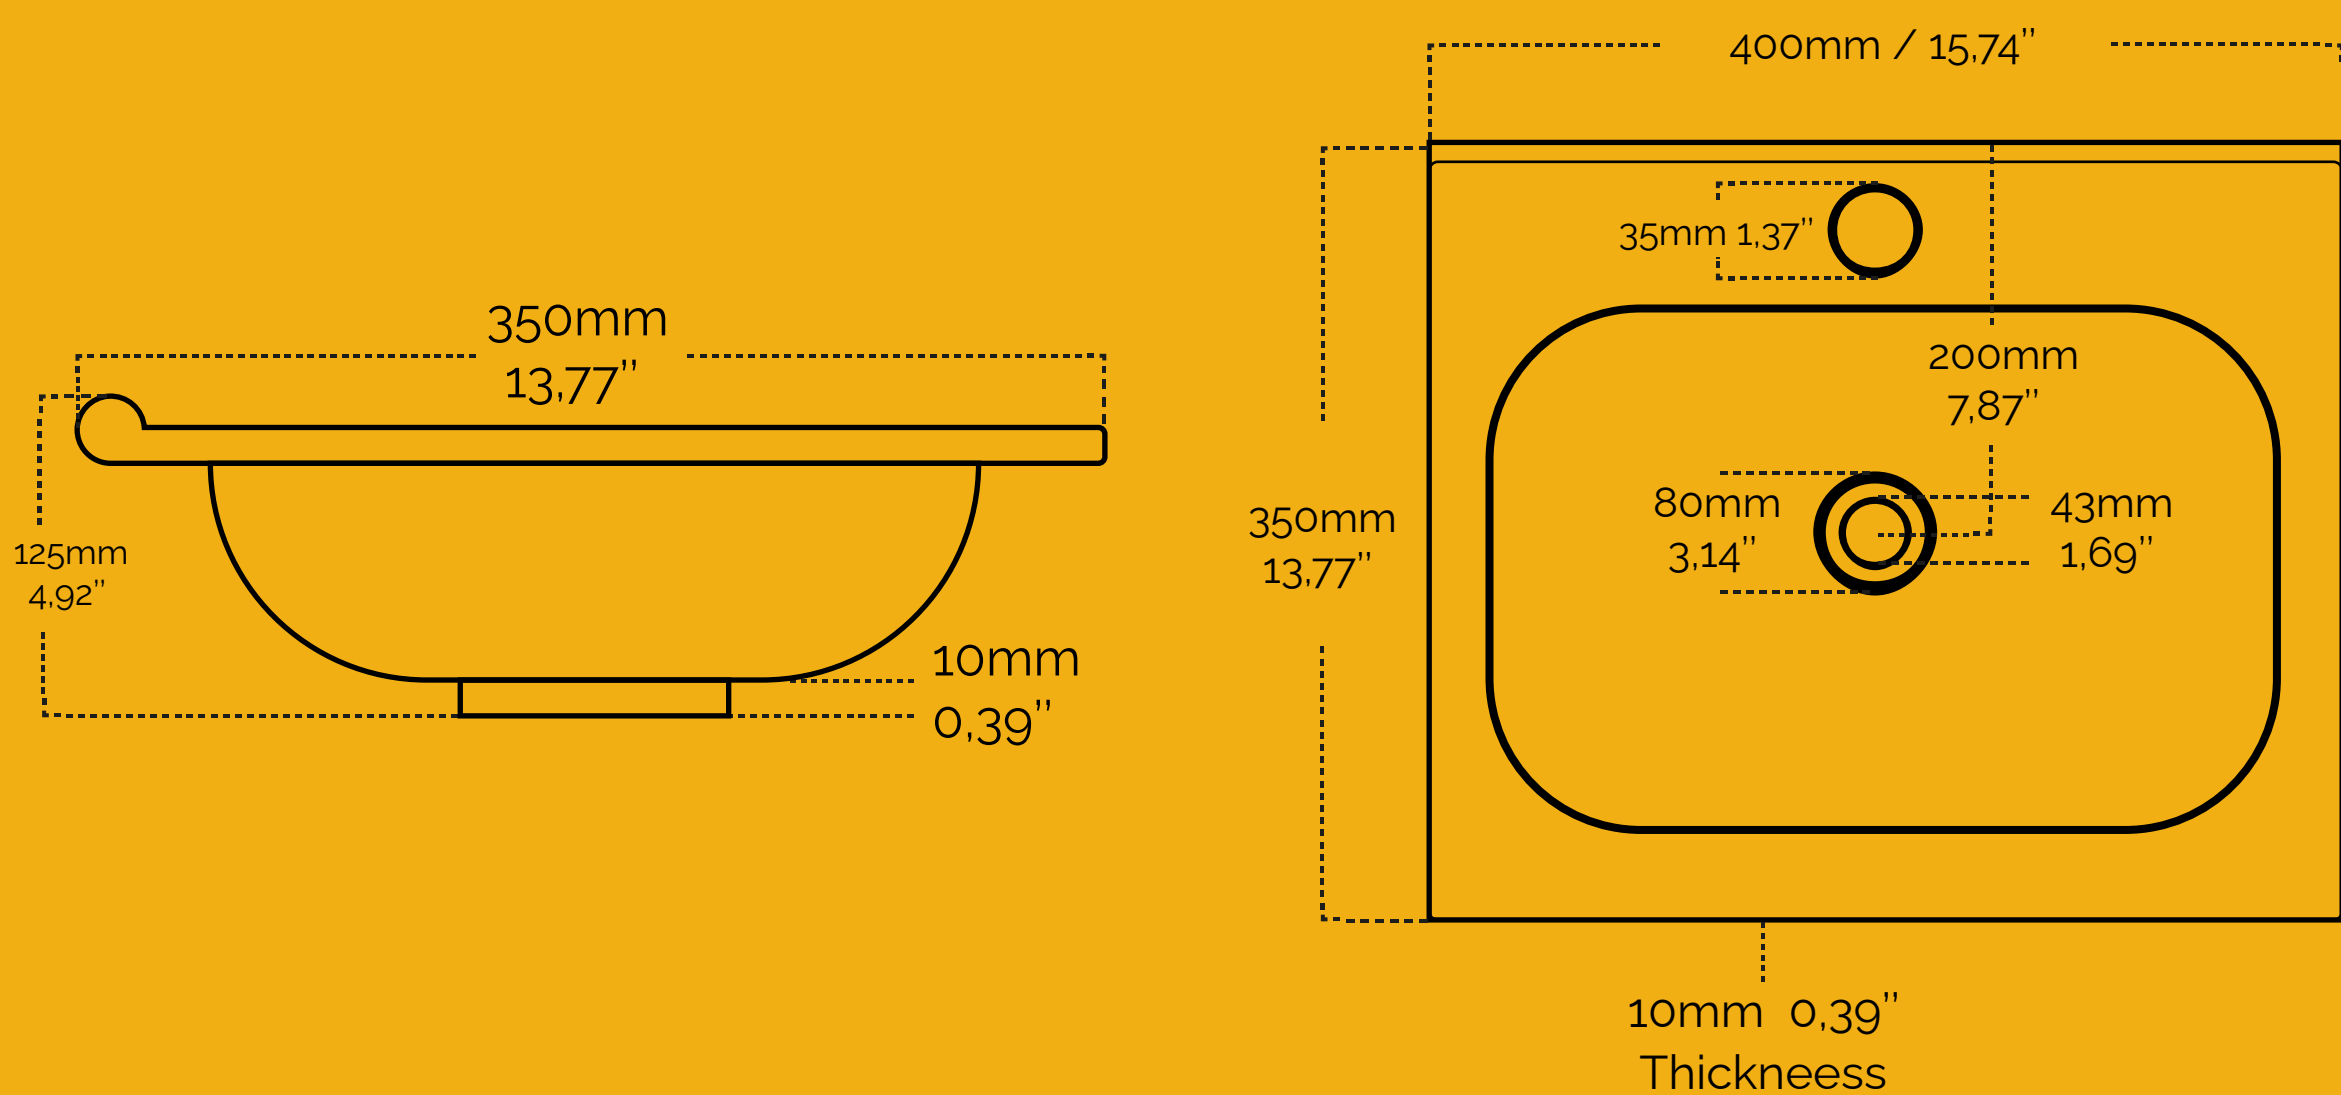

LX - 4008
Available Colors

Feather edge

Material	Vitrious China	Carton Size	L405mm W365mm H140mm L15,94" W14,37" H5,51"
Color	White, Matt (White, Gray, Black)	Net Weight/ Gross Weight	4,84 Kg / 5,38 Kg
Description	Featheredge Basin	Drain Outer Size	80mm 3,14"
Size	L400mm W350mm H125mm L15,74" W13,77" H4,92"	Drain height	10mm 0,39"
Shape	Rectangular	Over Flow	No
Usage	Residential	Distance from edge to drain	200mm 7,87"
CBM (m³)	0.02069m ³	Remark 1	Sizes are nominal and subject to be changed without prior notice.
Drain size	43mm 1,69"	Remark 2	Always make cabinets about 1 cm shorter on total width so basin edges are larger to avoid water dripping into the wood.
Faucet size	35mm 1,37"	Disclaimer 1	Do not use abrasive or polishing detergents. Acid detergents are not recommended for cleaning. They can erode the surface easily.
Thickness	10mm 0,39"	Disclaimer 2	Actual colors may vary depending on light and screen resolution.