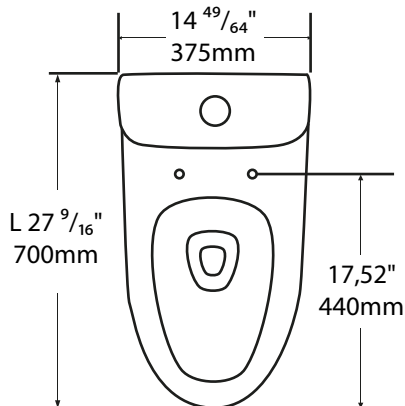

LX - 2920

2920

2920 MW

2920 MB
2920 MB
VIB Sensor

2920 MG
2920 MG
VIB Sensor

2920 MK

Description	Siphonic one piece toilet				
Material	Vitrified China				
Reference	2920	2920 MW	2920 MB	2920 MG	2920 MK
Color	Glossy white glaze	Matt white glaze	Matt black glaze	Matt gray glaze	Matt khaki
Seat cover	Soft close White PP seat cover with SS hinges and central quick release button.		Soft close Original matt color UF seat cover with SS hinges and lateral release buttons.		
Water saving	Flush per liters: Half flush 4 lpf (1 gpf)/ full flush 6 lpf (1.6 gpf)				
Feature 3	Fully glazed siphon				
Feature 4	Multi jet rim				
Flush type	Jet siphonic				
Rough-in mm / inch	300mm / 12"				
Bowl height mm / inch	400mm / 15,75"				
Bowl length mm / inch	440mm / 17,52"				
Bowl shape	Compact-elongated - U shape				
Toilet size mm	L 700* W 375* H 775				
Toilet size inches	L 27 9/16" * W 14 49/64" * H 30 33/64"				
Include componets	Rubber gasket, screws and caps, seat cover, fill and flush valve				
Flush valve	Dual flush button / sensor button				
Valve diameter	50,8mm / 2"				
Flush per gallons	Half flush 4 lpf (1 gpf)/ full flush 6 lpf (1.6 gpf)				
Evacuation capacity	800gr / 28,21oz				
Net weight kg / lb	48 / 105,6				
Gross weight kg / lb	52 / 114,4				
Cubic volume m / ft	0,20 / 10				
Disclaimer 1	All sizes are nominal and subject to change without prior notice.				
Disclaimer 2	Colors are subject to variations on batches and screen definition.				
Disclaimer 3	Do not use abrasive or polishing detergents or metallic/ harsh brushes.				