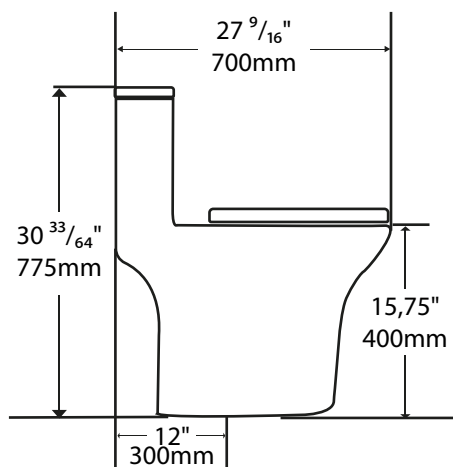

LX - 2920

2920

2920 MW

2920 MB
2920 MB
VIB Sensor

2920 MG
2920 MG
VIB Sensor

2920 MK

Description	Siphonic one piece toilet				
Material	Vitrified China				
Reference	2920	2920 MW	2920 MB	2920 MG	2920 MK
Color	Glossy white glaze	Matt white glaze	Matt black glaze	Matt gray glaze	Matt khaki
Seat cover	Soft close White PP seat cover with SS hinges and central quick release button.		Soft close Original matt color UF seat cover with SS hinges and lateral release buttons.		
Water saving	Flush per liters: Half flush 4 lpf (1 gpf)/ full flush 6 lpf (1.6 gpf)				
Feature 3	Fully glazed siphon				
Feature 4	Multi jet rim				
Flush type	Jet siphonic				
Rough-in mm / inch	300mm / 12"				
Bowl height mm / inch	400mm / 15,75"				
Bowl length mm / inch	440mm / 17,52"				
Bowl shape	Compact-elongated - U shape				
Toilet size mm	L 700* W 375* H 775				
Toilet size inches	L 27 9/16" * W 14 49/64" * H 30 33/64"				
Include componets	Rubber gasket, screws and caps, seat cover, fill and flush valve				
Flush valve	Dual flush button / sensor button				
Valve diameter	50,8mm / 2"				
Flush per gallons	Half flush 4 lpf (1 gpf)/ full flush 6 lpf (1.6 gpf)				
Evacuation capacity	800gr / 28,21oz				
Net weight kg / lb	48 / 105,6				
Gross weight kg / lb	52 / 114,4				
Cubic volume m / ft	0,20 / 10				
Disclaimer 1	All sizes are nominal and subject to change without prior notice.				
Disclaimer 2	Colors are subject to variations on batches and screen definition.				
Disclaimer 3	Do not use abrasive or polishing detergents or metallic/ harsh brushes.				