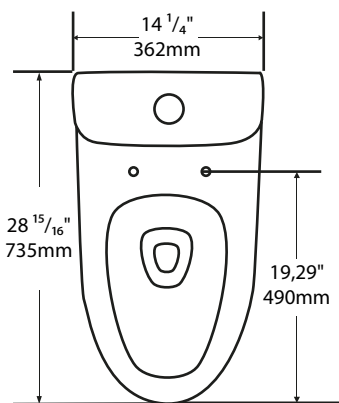

LX - 2054

2054

Description	One piece toilet
Material	Vitrious China
Reference	2054
Color	Glossy white glaze
Seat cover	Soft close seat with SS hinges
Water saving	Flush per liters: Half flush 4 lpf (1 gpf)/ full flush 6 lpf (1.6 gpf)
Feature 3	Fully glazed siphon
Feature 4	Multi jet rim
Flush type	Jet siphonic
Rough-in mm / inch	300mm / 12"
Bowl height mm / inch	405mm / 15,94"
Bowl lenth mm / inch	490mm / 19,29"
Bowl shape	V-Elongated
Toilet size mm	L 735* W 362* H 705
Toilet size inches	28 ¹⁵ / ₁₆ " * 14 ¹ / ₄ " * 27 ³ / ₄ "
Include componets	Rubber gasket, screws and caps, seat cover, fill and flush valve
Flush valve	Dual flush button
Valve diameter	50,8mm / 2"
Flush per gallons	Half flush 4 lpf (1 gpf)/ full flush 6 lpf (1.6 gpf)
Evacuation capacity	500gr / 17,63oz
Net weight kg / lb	47 / 103,4
Gross weight kg / lb	51 / 112,2
Cubic volume m / ft	0,250 / 8,93
Disclaimer 1	All sizes are nominal and subject to change without prior notice.
Disclaimer 2	Colors are subject to variations on batches and screen definition.
Disclaimer 3	Do not use abrasive or polishing detergents or metallic/ harsh brushes.