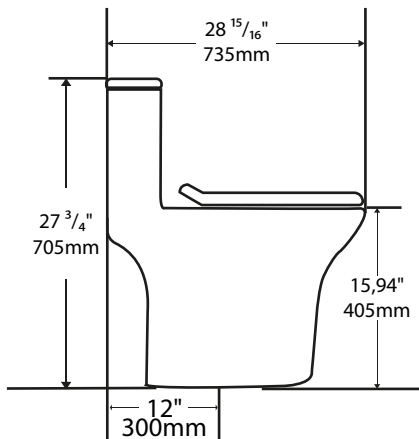

LX - 2054

2054

Description	One piece toilet
Material	Vitrious China
Reference	2054
Color	Glossy white glaze
Seat cover	Soft close seat with SS hinges
Water saving	Flush per liters: Half flush 4 lpf (1 gpf)/ full flush 6 lpf (1.6 gpf)
Feature 3	Fully glazed siphon
Feature 4	Multi jet rim
Flush type	Jet siphonic
Rough-in mm / inch	300mm / 12"
Bowl height mm / inch	405mm / 15,94"
Bowl lenth mm / inch	490mm / 19,29"
Bowl shape	V-Elongated
Toilet size mm	L 735* W 362* H 705
Toilet size inches	28 ¹⁵ / ₁₆ " * 14 ¹ / ₄ " * 27 ³ / ₄ "
Include componets	Rubber gasket, screws and caps, seat cover, fill and flush valve
Flush valve	Dual flush button
Valve diameter	50,8mm / 2"
Flush per gallons	Half flush 4 lpf (1 gpf)/ full flush 6 lpf (1.6 gpf)
Evacuation capacity	500gr / 17,63oz
Net weight kg / lb	47 / 103,4
Gross weight kg / lb	51 / 112,2
Cubic volume m / ft	0,250 / 8,93
Disclaimer 1	All sizes are nominal and subject to change without prior notice.
Disclaimer 2	Colors are subject to variations on batches and screen definition.
Disclaimer 3	Do not use abrasive or polishing detergents or metallic/ harsh brushes.