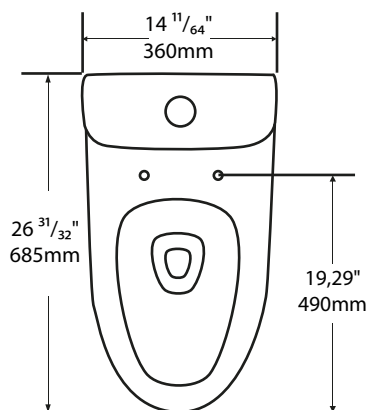

## LX - 2007

2007

www.cn-lovex.com

Description	One piece toilet
Material	Vitrious China
Reference	2007
Color	Glossy white glaze
Seat cover	Soft close seat
Water saving	Flush per liters: Half flush 4 lpf (1 gpf)/ full flush 6 lpf (1.6 gpf)
Feature 3	Fully glazed siphon
Feature 4	Multi jet rim
Flush type	Jet siphonic
Rough-in mm / inch	300mm / 12"
Bowl height mm / inch	395mm / 15,55"
Bowl lenght mm / inch	470mm / 18,50"
Bowl shape	V-Elongated
Toilet size mm	L 685* W 360* H720
Toilet size inches	L 26 <sup>31</sup> / <sub>32</sub> " W 14 <sup>11</sup> / <sub>64</sub> " H 28 <sup>11</sup> / <sub>32</sub> "
Include componets	Rubber gasket, screws and caps, seat cover, fill and flush valve
Flush valve	Dual flush button
Valve diameter	50,8mm / 2"
Flush per gallons	Half flush 4 lpf (1 gpf)/ full flush 6 lpf (1.6 gpf)
Evacuation capacity	500gr / 17,63oz
Net weight kg / lb	39 / 85,8
Gross weight kg / lb	43 / 94,6
Cubic volume m / ft	0,170 / 6,07
Disclaimer 1	All sizes are nominal and subject to change without prior notice.
Disclaimer 2	Colors are subject to variations on batches and screen definition.
Disclaimer 3	Do not use abrasive or polishing detergents or metallic/ harsh brushes.