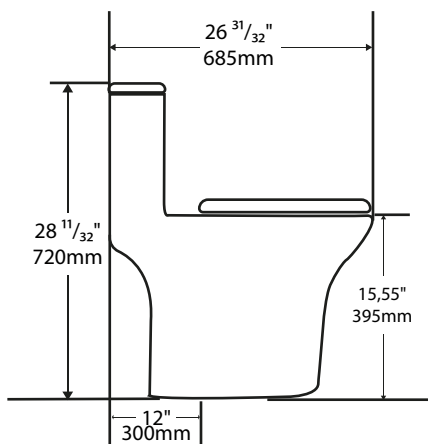

## LX - 2007

2007

www.cn-lovex.com

Description	One piece toilet
Material	Vitrious China
Reference	2007
Color	Glossy white glaze
Seat cover	Soft close seat
Water saving	Flush per liters: Half flush 4 lpf (1 gpf)/ full flush 6 lpf (1.6 gpf)
Feature 3	Fully glazed siphon
Feature 4	Multi jet rim
Flush type	Jet siphonic
Rough-in mm / inch	300mm / 12"
Bowl height mm / inch	395mm / 15,55"
Bowl lenght mm / inch	470mm / 18,50"
Bowl shape	V-Elongated
Toilet size mm	L 685* W 360* H720
Toilet size inches	L 26 <sup>31</sup> / <sub>32</sub> " W 14 <sup>11</sup> / <sub>64</sub> " H 28 <sup>11</sup> / <sub>32</sub> "
Include componets	Rubber gasket, screws and caps, seat cover, fill and flush valve
Flush valve	Dual flush button
Valve diameter	50,8mm / 2"
Flush per gallons	Half flush 4 lpf (1 gpf)/ full flush 6 lpf (1.6 gpf)
Evacuation capacity	500gr / 17,63oz
Net weight kg / lb	39 / 85,8
Gross weight kg / lb	43 / 94,6
Cubic volume m / ft	0,170 / 6,07
Disclaimer 1	All sizes are nominal and subject to change without prior notice.
Disclaimer 2	Colors are subject to variations on batches and screen definition.
Disclaimer 3	Do not use abrasive or polishing detergents or metallic/ harsh brushes.