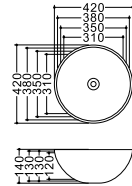

LX-0003
Vitreous China
420x420x140mm
380x380x130mm
350x350x130mm
310x310x120mm
Above counter mounting