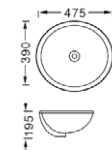

LX-6224
Vitreous China
Outside: 440x375x185mm
17-3/8"x14-3/4"x7-1/4"
Inside: 400x335mm
15-3/4"x13-1/5"
Under counter mounting