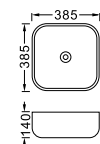

LX-7035
Vitreous China
385x385x140mm
Above counter mounting