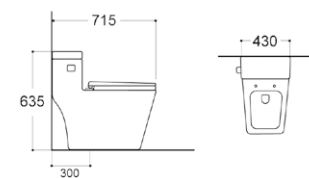

**LX-2607**  
Rimless Siphonic Flushing  
Vitreous China  
720x410x720mm  
S-trap 300/400mm

**LX-2402**  
Rimless Siphonic/Washdown Flushing  
Vitreous China  
680x410x720mm  
S-trap 300/250mm

**LX-2908B**  
Siphonic Flushing  
Vitreous China  
715x430x635mm  
S-trap 300mm