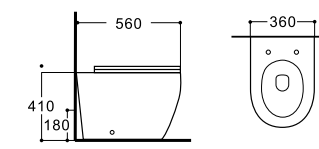

LX-1015MK
Wall-hung Bidet
Vitreous China
490x360x320mm