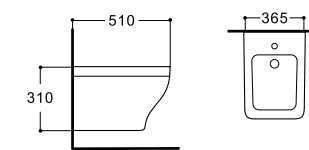

LX-1063MB
Wall-hung Bidet
Vitreous China
510x365x310mm