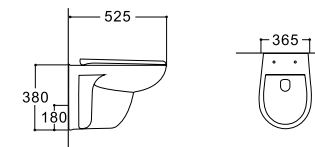

LX-1170
Rimless Washdown Flushing
Wall-hung Toilet
Vitreous China
525x365x380mm
P-trap 180mm