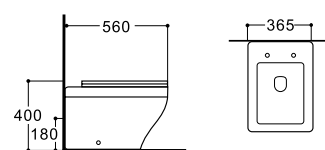

**LX-1063MB**  
Wall-hung Bidet  
Vitreous China  
510x365x310mm

Tornado

Standard

**LX-1164MG**  
Rimless Washdown Flushing  
Floor Standing Toilet  
Vitreous China  
560x365x400mm  
P-trap 180mm

093

**LX-1064MG**  
Floor Standing Bidet  
Vitreous China  
560x365x400mm