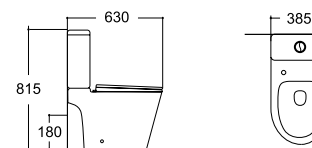

LX-2904TMB
Tornado Washdown Flushing
Two-piece Toilet
Vitreous China
630x385x815mm
P-trap 180mm