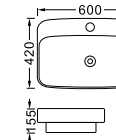

LX-5437
Vitreous China
700x420x155mm
Above counter mounting