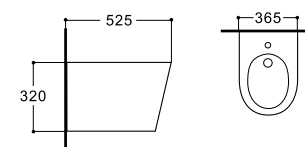

**LX-1056/1056MW**  
Wall-hung Bidet  
Vitreous China  
490x360x320mm

**LX-1057/1057MW**  
Wall-hung Bidet  
Vitreous China  
525x365x320mm

**LX-1058/1058MW**  
Floor Standing Bidet  
Vitreous China  
560x365x410mm