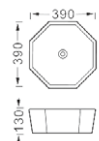

LX-5549
Vitreous China
405x405x145mm
Above counter mounting