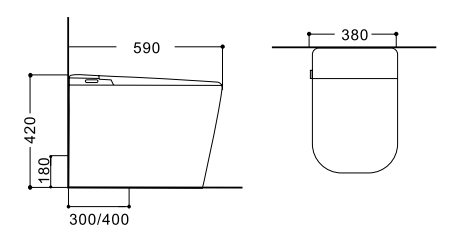

- Automatic Flushing
- Automatic Flip Cover
- Piano Key
- No Water Pressure Requirement
- Foot Touch Flip Cover

- IPX4 Waterproof
- Leakage Protection
- High Temperature Protection
- Dry burning Protection
- Flame Retardant Seat cover
- High/Low Pressure protection
- Water Filtration
- Fast Heating Water temperature
- Intelligent Power Saving
- Damping Slow Drop
- Female Cleaning
- Hip Cleaning
- Move Cleaning
- Massage Cleaning
- Spray Rod Self-cleaning
- Warm Air Drying
- Seat Cover Heating
- Water Temperature adjustment
- Seat Cover Temperature Adjustment
- Wind Temperature Adjustment
- Night Light Lighting
- LED Screen Display
- Wireless Remote Control
- Power Outage Flushing
- Seat Cover Induction
- Spray Rod Adjustment
- Water Pressure Adjustment