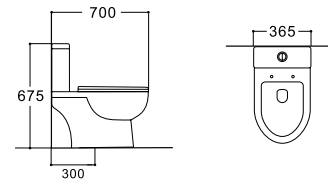

LX-2733
Siphonic Flushing
Vitreous China
700x365x675mm
S-trap 300mm