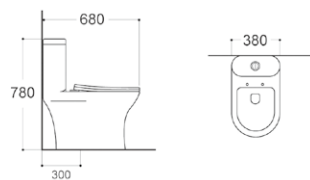

LX-2920MBG
Siphonic Flushing
Vitreous China
680x380x780mm
S-trap 300mm