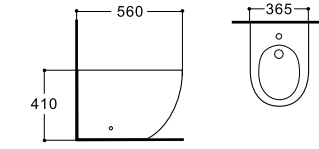

Beautifying your life originates from the pursuit of life taste. With unremitting enthusiasm and power, we have reached an outstanding bearing.