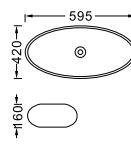

LX-8449P-4
Vitreous China
410x410x150mm
Above counter mounting