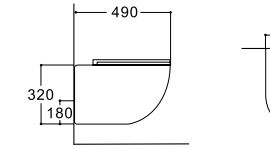

LX-1900T/1900TMW
LX-1900/1900MW
Tornado/Rimless Washdown Flushing
Wall-hung Toilet
490x360x320mm
P-trap 180mm