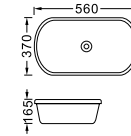

LX-T203
Vitreous China
490x360x160mm
Countertop mounting