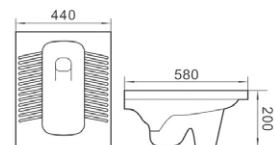

LX-3822S
Squatting Pan W.C
Vitreous China
580x440x200mm
Fixing ti wall with back