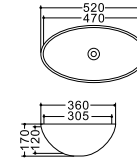

LX-0011
Vitreous China
520x360x170mm
470x305x120mm
Above counter mounting