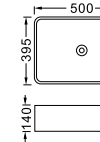

LX-C043  
Vitreous China  
385x385x135mm  
Above counter mounting

LX-C044  
Vitreous China  
385x385x135mm  
Above counter mounting

LX-C045  
Vitreous China  
385x385x135mm  
Above counter mounting

LX-5534BB  
Vitreous China  
500x395x140mm  
Above counter mounting