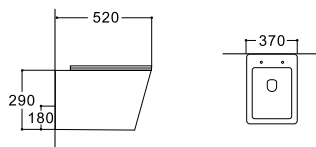

LX-1907TMG/1907MG
Tornado/Rimless Washdown Flushing
Wall-hung Toilet
Vitreous China
520x370x290mm
P-trap 180mm