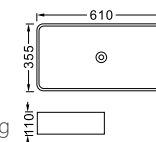

LX-7018
Vitreous China
610x355x110mm
Above counter mounting