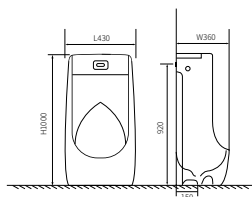

**LX-3105**  
Floor type  
Vitreous China  
445x355x980mm

**LX-3103**  
Wall-hanging Type  
Vitreous China  
350x300x700mm

**LX-3107**  
Wall-hanging Type  
Vitreous China  
360x310x700mm

**LX-3126**  
Wall-hanging Type  
Vitreous China  
360x305x650mm