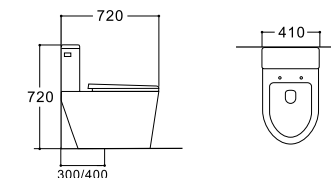

LX-2607B
Rimless Siphonic Flushing
Vitreous China
720x410x720mm
S-trap 300/400mm