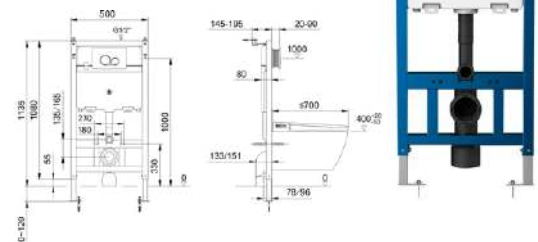

LX-CT201

Both dry and wet walls can be used
Double-shift front press type
1135x600x80mm