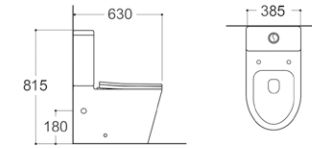

LX-2904MG
Rimless Washdown Flushing
Two-piece Toilet
Vitreous China
630x385x815mm
P-trap 180mm