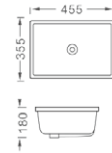

LX-6220
Vitreous China
Outside: 455x355x180mm
18"x14"x7-1/8"
Inside: 395x295mm
15-5/8"x11-1/2"
Under counter mounting