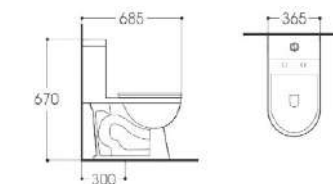

LX-2734/2734MW
Siphonic Flushing
Vitreous China
685x365x670mm
S-trap 300mm