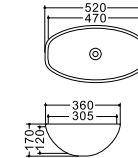

LX-0012
Vitreous China
420x420x140mm
350x350x130mm
Above counter mounting