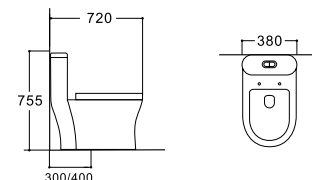

LX-2094MK
Rimless Siphonic Flushing
Vitreous China
720x380x755mm
S-trap 300/400mm