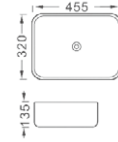

LX-C017
Vitreous China
455x320x135mm
Above counter mounting