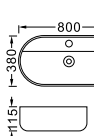

LX-5441
Vitreous China
410x385x150mm
Above counter mounting