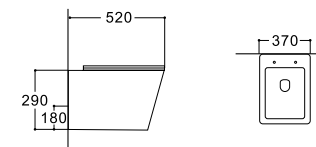

LX-1907TMK/1907MK
Tornado/Rimless Washdown Flushing
Wall-hung Toilet
Vitreous China
520x370x290mm
P-trap 180mm