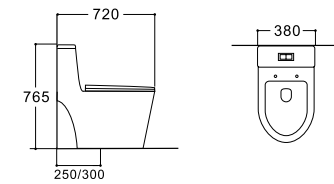

LX-2804MG
Tornado Siphonic/Washdown Flushing
Vitreous China
720x380x765mm
S-trap 300/250mm