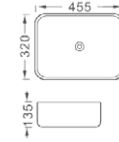

LX-C016
Vitreous China
455x320x135mm
Above counter mounting