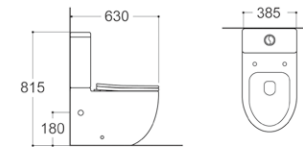

MATCHING

Impressively unites comfort and style, designed to be as versatile as they are beautiful. Exactly what you in a shared space take on more as a necessity, rather than a luxury.

**LX-2903/2903MW**  
Rimless Washdown Flushing  
Two-piece Toilet  
Vitreous China  
630x385x815mm  
P-trap 180mm