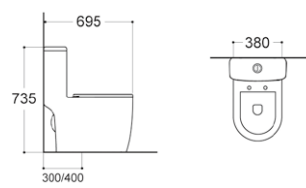

LX-2973
Rimless Siphonic Flushing
Vitreous China
695x380x735mm
S-trap 300/400mm