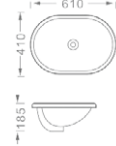

LX-6309A/B/C/D
Vitreous China
A: 600x410x170mm
B: 560x380x170mm
C: 515x360x165mm
D: 460x330x170mm
Countertop mounting