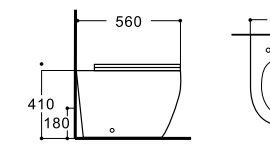

LX-1902T/1902TMW
LX-1902/1902MW
Tornado/Rimless Washdown Flushing
Floor Standing Toilet
560x360x410mm
P-trap 180mm