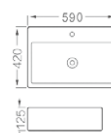

LX-5011
Vitreous China
380x380x135mm
Above counter mounting