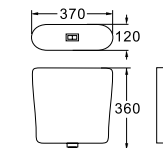

LX-3069
Water Tank
Vitreous China
370x120x360mm
Fixing ti wall with back