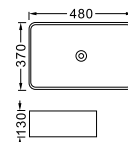

LX-7027
Vitreous China
480x370x130mm
Above counter mounting