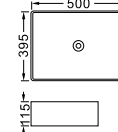

LX-5290
Vitreous China
410x410x155mm
Above counter mounting