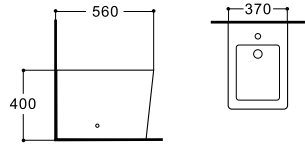

Tornado

Standard