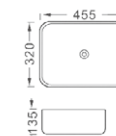

LX-C019
Vitreous China
455x320x135mm
Above counter mounting