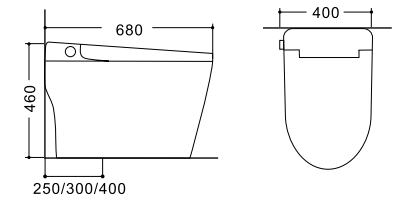

- Manually Flip Cover
- One Key Knob

- Foot Touch Flushing
- Fush After Leave The Seat
- Manually Flushing
- Power Outage Flushing
- High Temperature Protection
- Night Light Lighting
- Seat Cover Heating
- Wetted Bowl
- Damping Slow Drop