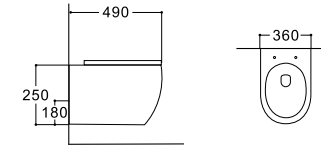

LX-1106TMG/1106MG

Tornado/Rimless Washdown Flushing
Wall-hung Toilet
Vitreous China
490x360x250mm
P-trap 180mm