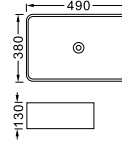

LX-8428P-4
Vitreous China
420x420x140mm
Above counter mounting