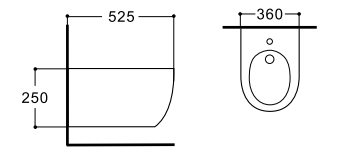

LX-1006MG
Wall-hung Bidet
Vitreous China
525x360x250mm