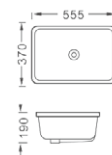

LX-6243
Vitreous China
Outside: 690x345x145mm
27-1/8"x13-1/2"x5-3/4"
Inside: 640x295mm
25-1/4"x11-5/8"
Under counter mounting