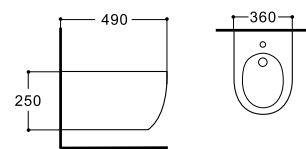

LX-1005MB
Wall-hung Bidet
Vitreous China
490x360x250mm