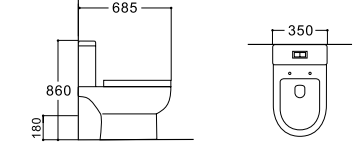

LX-2599
Washdown Flushing
Vitreous China
685x350x860mm
P-trap 180mm