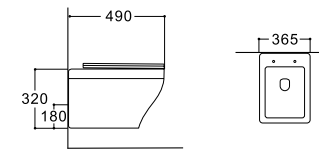

LX-1163MK
Rimless Washdown Flushing
Wall-hung Toilet
Vitreous China
520x365x320mm
P-trap 180mm