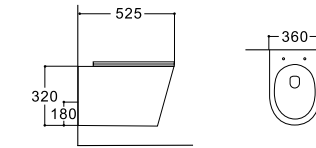

LX-1905TMG/1905MG
Tornado/Rimless Washdown Flushing
Wall-hung Toilet
Vitreous China
525x360x320mm
P-trap 180mm