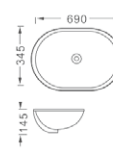

LX-6232
Vitreous China
Outside: 605x390x190mm
23-3/4"x15-3/8"x7-1/2"
Inside: 545x330mm
21-1/2"x13"
Under counter mounting