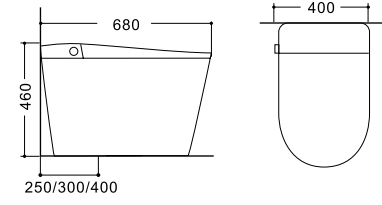

- Automatic Flushing
- Foot Touch Flip Cover
- One Key Knob
- Automatic Flip Cover

- IPX4 Waterproof
- Leakage Protection
- High Temperature Protection
- Dry burning Protection
- Flame Retardant Seat cover
- High/Low Pressure protection
- Water Filtration
- Fast Heating Water temperature
- Intelligent Power Saving
- Damping Slow Drop
- Female Cleaning
- Hip Cleaning
- Move Cleaning
- Massage Cleaning
- Spray Rod Self-cleaning
- Warm Air Drying
- Seat Cover Heating
- Water Temperature adjustment
- Seat Cover Temperature Adjustment
- Wind Temperature Adjustment
- Night Light Lighting
- LED Screen Display
- Wireless Remote Control
- Power Outage Flushing
- Seat Cover Induction
- Spray Rod Adjustment
- Water Pressure Adjustment