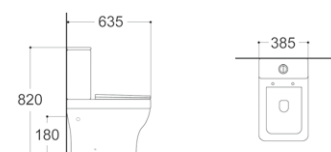

Tornado Standard