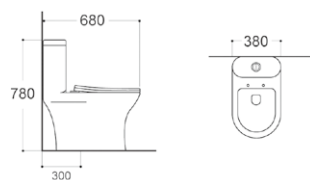

ONE-PIECE  
TOILET

**LX-2920/2920MW**  
Siphonic Flushing  
Vitreous China  
680x380x780mm  
S-trap 300mm

**LX-2920MB**  
Siphonic Flushing  
Vitreous China  
680x380x780mm  
S-trap 300mm

**LX-2920MG**  
Siphonic Flushing  
Vitreous China  
680x380x780mm  
S-trap 300mm