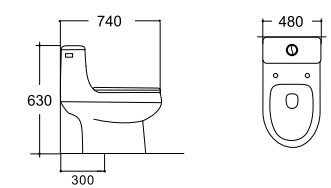

**LX-2921B**  
Rimless Siphonic Flushing  
Vitreous China  
725x395x665mm  
S-trap 300mm

**LX-2028**  
Siphonic Flushing  
Vitreous China  
740x480x630mm  
S-trap 300mm

Meet inspirit pursue of design direction, is astonished in a flash, bring you pleasure and moving, come from inside the outside qualities perfectly combine.