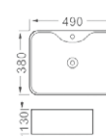

LX-5065
Vitreous China
420x420x120mm
Above counter mounting