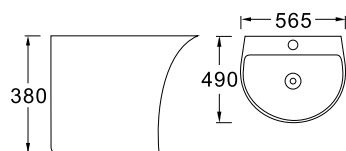

LX-3022
Vitreous China
565x490x380mm
Fixing to wall with back