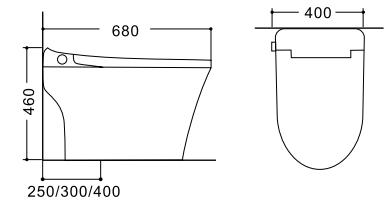

No Need Cable