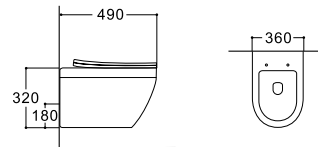

LX-1190T/1190
Tornado/Rimless Washdown Flushing
Wall-hung Toilet
Vitreous China
490x360x320mm
P-trap 180mm