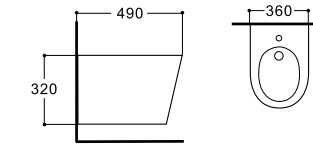

LX-1056MG
Wall-hung Bidet
Vitreous China
490x360x320mm