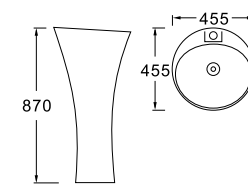

LX-8020
Vitreous China
455x455x870mm
Fixing to wall with back