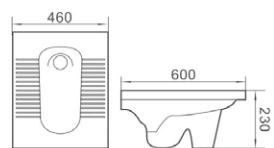

LX-3809S
Squatting Pan W.C
Vitreous China
600x460x230mm
Fixing ti wall with back