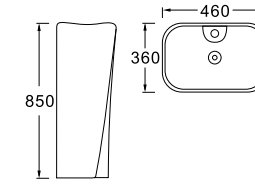

AS-BLACK AS-GREY AS-SILVER BS-PLATING CS-GOLDEN CS-GRAY XS-WHITE

**LX-8038**  
Vitreous China  
395x410x855mm  
Fixing to wall with back

**LX-8033**  
Vitreous China  
460x360x850mm  
Fixing to wall with back