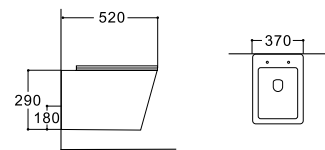

LX-1907T/1907TMW
LX-1907/1907MW
Tornado/Rimless Washdown Flushing
Wall-hung Toilet
520x370x290mm
P-trap 180mm