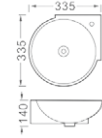

LX-5325LEFT
Vitreous China
365x185x90mm
Hanging installation