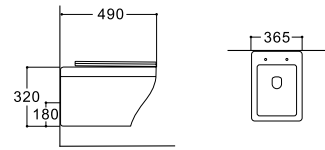

LX-1165MG
Rimless Washdown Flushing
Wall-hung Toilet
Vitreous China
490x365x320mm
P-trap 180mm