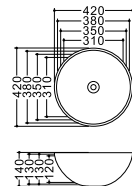

LX-0006
Vitreous China
420x420x140mm
380x380x130mm
350x350x130mm
310x310x120mm
Above counter mounting