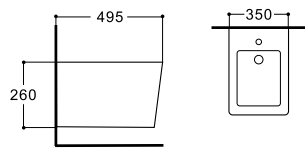

LX-1048/1048MW
Wall-hung Bidet
Vitreous China
495x350x260mm