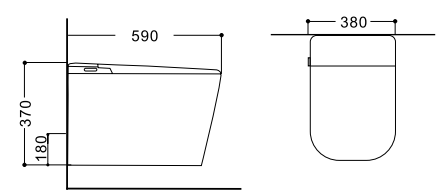

- Automatic Flushing
- Automatic Flip Cover
- Piano Key
- No Water Pressure Requirement