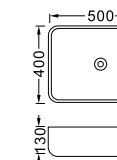

LX-7087

LX-7088

LX-7089

LX-7090

LX-7092

LX-7093

LX-7091  
Vitreous China  
500x400x130mm  
Above counter mounting

COLORED  
ART BASIN