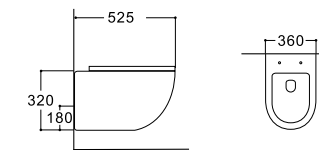

Tornado

Standard

**LX-1900TMK/1900MK**  
Tornado/Rimless Washdown Flushing  
Wall-hung Toilet  
Vitreous China  
490x360x320mm  
P-trap 180mm

**LX-1901TMK/1901MK**  
Tornado/Rimless Washdown Flushing  
Wall-hung Toilet  
Vitreous China  
525x360x320mm  
P-trap 180mm