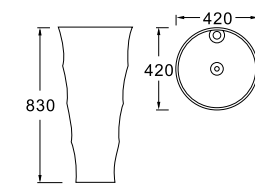

LX-8021
Vitreous China
420x420x830mm
Fixing to wall with back