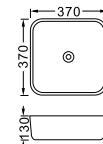

LX-7214
Vitreous China
600x340x110mm
Above counter mounting