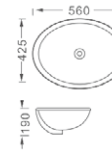

LX-6234
Vitreous China
Outside: 560x425x190mm
22"x16-3/4"x7-1/2"
Inside: 510x370mm
20-1/8"x14-5/8"
Under counter mounting