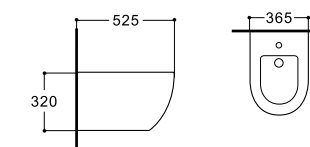

LX-1016MG
Wall-hung Bidet
Vitreous China
525x365x320mm