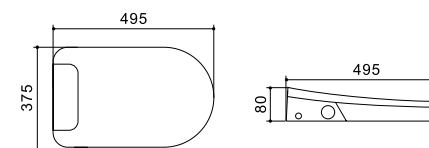

LX-ST301  
Smart Toilet Split Machine  
495x435x115mm

LX-ST307  
Smart Toilet Split Machine  
375x495x80mm

LX-ST308  
Smart Toilet Split Machine  
375x495x80mm

LX-ST309  
Smart Toilet Split Machine  
375x495x90mm