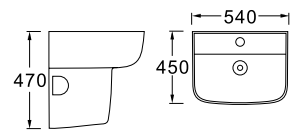

**LX-5620F**  
Vitreous China  
460x380x825mm  
Fixing to wall with back

**LX-3530H**  
Vitreous China  
540x450x470mm  
Hanging installation

**LX-3239H**  
Vitreous China  
555x440x420mm  
Hanging installation