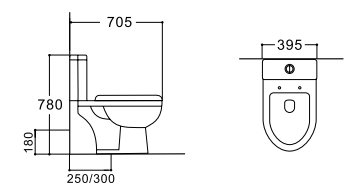

LX-2515
Washdown Flushing
Vitreous China
705x395x780mm
S-trap 250/300mm
P-trap 180mm