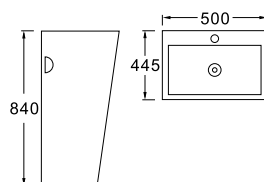

LX-8005
Vitreous China
500x445x840mm
Fixing to wall with back