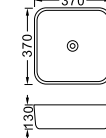

LX-5514
Vitreous China
385x385x135mm
Above counter mounting