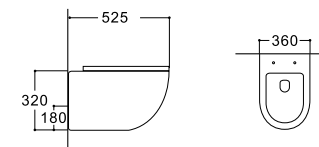

LX-1901TMG/1901MG
Tornado/Rimless Washdown Flushing
Wall-hung Toilet
Vitreous China
525x360x320mm
P-trap 180mm