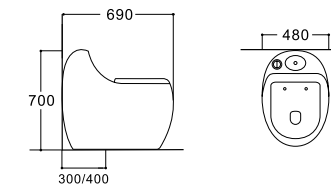

# TOUCHING COLORS ARE CONTINUAL AND BEAUTIFUL

**LX-2922/2922MW**  
Siphonic Flushing  
Vitreous China  
690x480x700mm  
S-trap 300/400mm

**LX-2922MB**  
Siphonic Flushing  
Vitreous China  
690x480x700mm  
S-trap 300/400mm