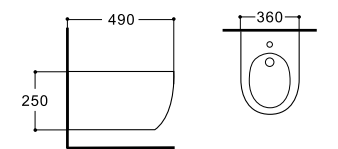

LX-1005MK
Wall-hung Bidet
Vitreous China
490x360x250mm