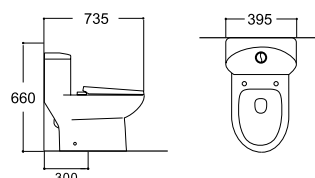

LX-2997
Siphonic Flushing
Vitreous China
735x395x660mm
S-trap 300mm