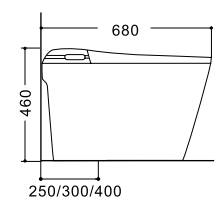

- Automatic Flushing
- Foot Touch Flip Cover
- Piano Key
- Automatic Flip Cover
- No Water Pressure Requirement

- IPX4 Waterproof
- Leakage Protection
- High Temperature Protection
- Dry burning Protection
- Flame Retardant Seat cover
- High/Low Pressure protection
- Water Filtration
- Fast Heating Water temperature
- Intelligent Power Saving
- Damping Slow Drop
- Female Cleaning
- Hip Cleaning
- Move Cleaning
- Massage Cleaning
- Spray Rod Self-cleaning
- Warm Air Drying
- Seat Cover Heating
- Water Temperature adjustment
- Seat Cover Temperature Adjustment
- Wind Temperature Adjustment
- Night Light Lighting
- LED Screen Display
- Wireless Remote Control
- Power Outage Flushing
- Seat Cover Induction
- Spray Rod Adjustment
- Water Pressure Adjustment