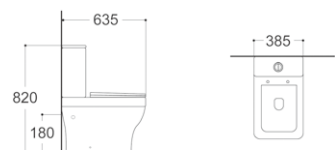

LX-2914TMG
Tornado Washdown Flushing
Two-piece Toilet
Vitreous China
635x385x820mm
P-trap 180mm