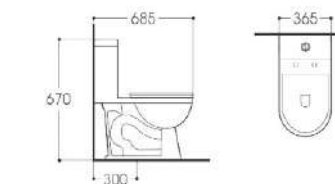

LX-2734MB
Siphonic Flushing
Vitreous China
685x365x670mm
S-trap 300mm