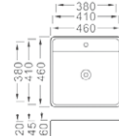

LX-5277
Vitreous China
450x305x160mm
Above counter mounting