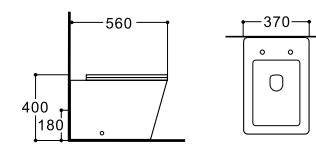

LX-1908MK
Rimless Washdown Flushing
Floor Standing Toilet
Vitreous China
560x370x400mm
P-trap 180mm

088