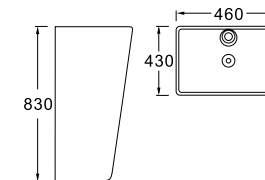

LX-8012
Vitreous China
460x430x830mm
Fixing to wall with back