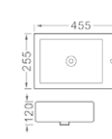

LX-5836
Vitreous China
440x385x160mm
Hanging installation