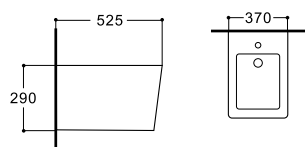

LX-1067MG
Wall-hung Bidet
Vitreous China
525x370x290mm