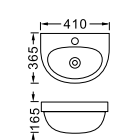

LX-5631
Vitreous China
410x365x165mm
Hanging installation