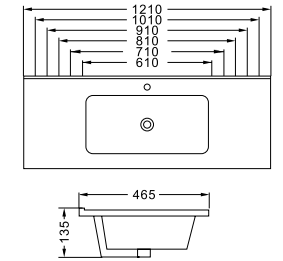

LX-4006

Featheredge Basin
Vitreous China
Mounting above cabinet

4006-60: 610x465x135mm
4006-70: 710x465x135mm
4006-80: 810x465x135mm
4006-90: 910x465x135mm
4006-100: 1010x465x135mm
4006-120: 1210x465x135mm