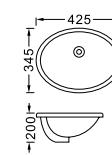

LX-6226
Vitreous China
Outside: 385x310x205mm
15-1/4"x12-1/4"x8-1/8"
Inside: 340x260mm
13-3/8"x10-1/4"
Under counter mounting