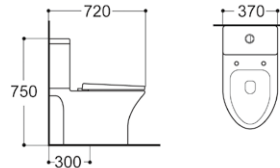

LX-2750
Siphonic Flushing
Vitreous China
720x370x750mm
S-trap 300mm