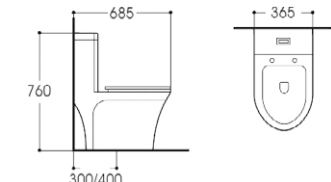

LX-2188
Rimless Siphonic Flushing
Vitreous China
685x365x760mm
S-trap 300/400mm