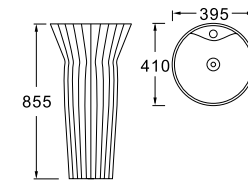

AS-BLACK AS-GREY AS-SILVER BS-PLATING CS-GOLDEN CS-GRAY XS-WHITE

**LX-8038**  
Vitreous China  
395x410x855mm  
Fixing to wall with back

**LX-8033**  
Vitreous China  
460x360x850mm  
Fixing to wall with back