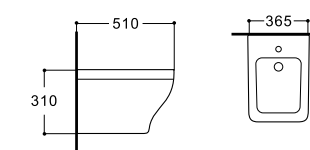

LX-1064MK
Floor Standing Bidet
Vitreous China
560x365x400mm