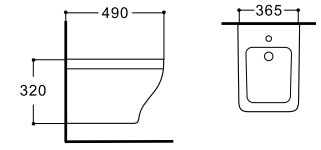

LX-1065/1065MW
Wall-hung Bidet
Vitreous China
490x365x320mm