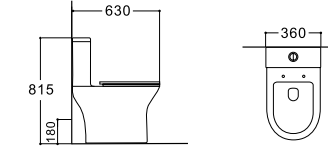

LX-2785T
Tornado Washdown Flushing
Vitreous China
630x360x815mm
P-trap 180mm