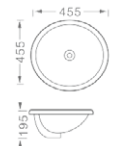

LX-6315
Vitreous China
455x455x195mm
18"x18"x7-1/4"
Countertop mounting