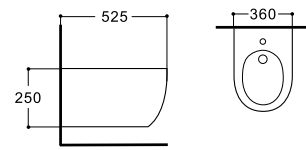

LX-1006/1006MW
Wall-hung Bidet
Vitreous China
525x360x250mm