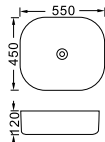

LX-5701
Vitreous China
650x400x120mm
Above counter mounting