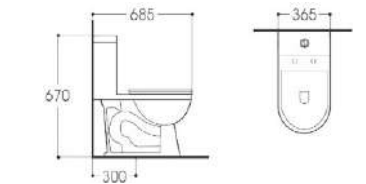

LX-2734MP
Siphonic Flushing
Vitreous China
685x365x670mm
S-trap 300mm