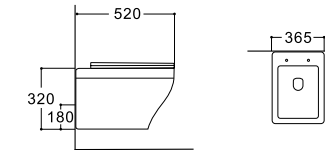

LX-1163MB
Rimless Washdown Flushing
Wall-hung Toilet
Vitreous China
520x365x320mm
P-trap 180mm