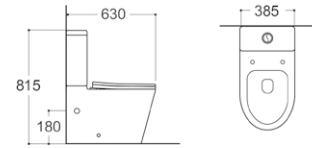

LX-2904MB
Rimless Washdown Flushing
Two-piece Toilet
Vitreous China
630x385x815mm
P-trap 180mm