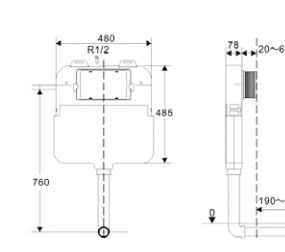

AR-BLACK BR-PLATING XR-WHITE AS-BLACK BS-PLATING XS-WHITE