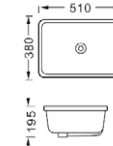

LX-6109
Vitreous China
Outside: 510x380x195mm
20-1/2"x15-1/4"x7-3/4"
Inside: 475x355mm
18-3/4"x13-1/4"
Under counter mounting