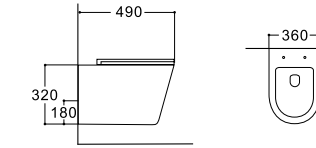

LX-1904TMG/1904MG
Tornado/Rimless Washdown Flushing
Wall-hung Toilet
Vitreous China
490x360x320mm
P-trap 180mm