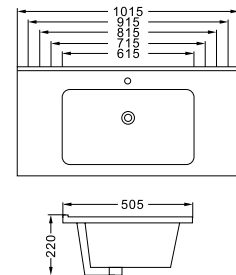

LX-4022

Cabinet Basin
Vitreous China
Mounting above cabinet

4022-60: 615x505x220mm
4022-70: 715x505x220mm
4022-80: 815x505x220mm
4022-90: 915x505x220mm
4022-100: 1015x505x220mm