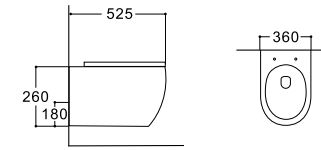

LX-1106LTMG/1106LMG

Tornado/Rimless Washdown Flushing
Wall-hung Toilet
Vitreous China
525x360x260mm
P-trap 180mm