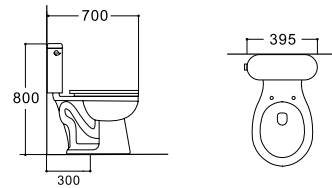

LX-2757B
Siphonic Flushing
Vitreous China
700x395x800mm
S-trap 300mm