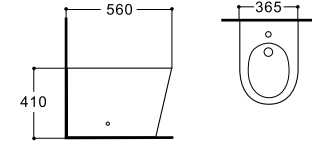

Tornado Standard