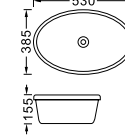

LX-T202
Vitreous China
560x370x165mm
Countertop mounting