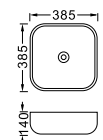

Gambol color

Space is ingenious as designing, use light with colour on go to benefit exactly, it is the space embodiment of calm life, fill with domestic simple straightforward home where has a king of moving quick air everywhere and makes this one have no unnecessary and overlabor ate formalities that fitted up nature at will warm.