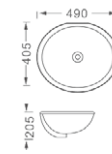

LX-6228
Vitreous China
Outside: 475x390x195mm
18-3/4"x15-3/8"x7-3/4"
Inside: 420x340mm
16-1/2"x13-3/8"
Under counter mounting