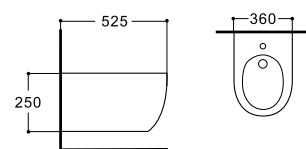

**LX-1005MK**  
Wall-hung Bidet  
Vitreous China  
490x360x250mm

**LX-1106LTMB/1106LMB**

Tornado/Rimless Washdown Flushing  
Wall-hung Toilet  
Vitreous China  
525x360x260mm  
P-trap 180mm

**LX-1006MB**  
Wall-hung Bidet  
Vitreous China  
525x360x250mm