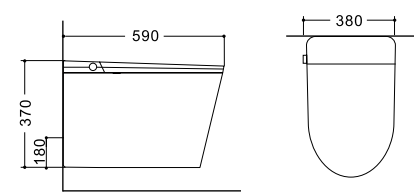

- Automatic Flushing
- Automatic Flip Cover
- No Water Pressure Requirement
- One Key Knob