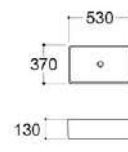

LX-5651
Vitreous China
505x405x155mm
Above counter mounting