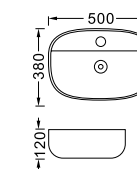

LX-7110
Vitreous China
500x380x120mm
Above counter mounting