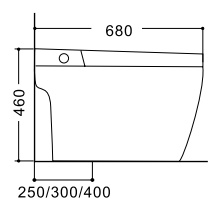

## LX-ST111

Dimension	680x400x460mm
S-trap	250/300/400mm
Flushing mode	Siphonic Flushing

Cold Water Hip Cleaning

Cold Water Female Cleaning

No Need Cable

Foot Touch Flushing

Side Key Flushing

Wetted Bowl