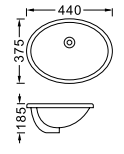

LX-6201
Vitreous China
Outside: 555x370x190mm
21-7/8"x14-5/8"x7-1/2"
Inside: 510x325mm
20-1/8"x12-3/4"
Under counter mounting