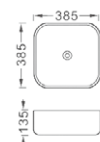

LX-C044
Vitreous China
385x385x135mm
Above counter mounting