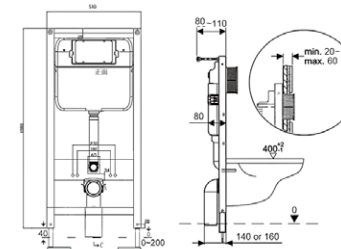

LX-CT101

Both dry and wet walls can be used
Double-shift front press type
1080x510x80mm
P-trap 180-230mm