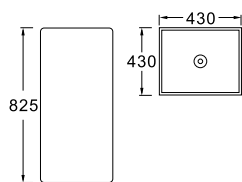

LX-8010
Vitreous China
430x430x825mm
Fixing to wall with back