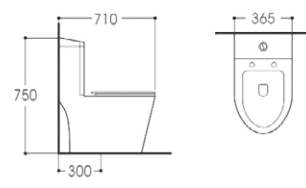

**LX-2666**  
Rimless Siphonic Flushing  
Vitreous China  
740x385x660mm  
S-trap 300mm

**LX-2728**  
Rimless Siphonic Flushing  
Vitreous China  
700x385x760mm  
S-trap 300/400mm

**LX-2177**  
Rimless Siphonic Flushing  
Vitreous China  
710x365x750mm  
S-trap 300mm