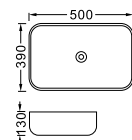

Gambol color

Space is ingenious as designing, use light with colour on go to benefit exactly, it is the space embodiment of calm life, fill with domestic simple straightforward home where has a king of moving quick air everywhere and makes this one have no unnecessary and overlabor ate formalities that fitted up nature at will warm.