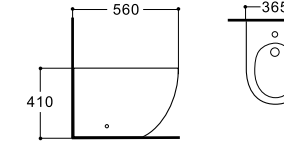

062

**LX-1015/1015MW**  
Wall-hung Bidet  
Vitreous China  
490x360x320mm

**LX-1016/1016MW**  
Wall-hung Bidet  
Vitreous China  
525x365x320mm

**LX-1017/1017MW**  
Floor Standing Bidet  
Vitreous China  
560x365x410mm