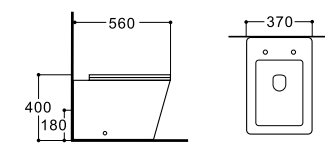

Standard

**LX-1908MB**  
Rimless Washdown Flushing  
Floor Standing Toilet  
Vitreous China  
560x370x400mm  
P-trap 180mm

084

**LX-1068MB**  
Floor Standing Bidet  
Vitreous China  
560x370x400mm

Remember your preference for the essentials when nothing else attracted you but the practical details that give you ease.