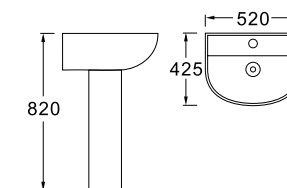

LX-3208F
Vitreous China
520x425x820mm
Fixing to wall with back