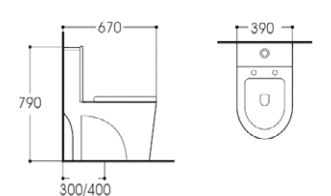

LX-2092
Rimless Siphonic Flushing
Vitreous China
670x390x790mm
S-trap 300/400mm