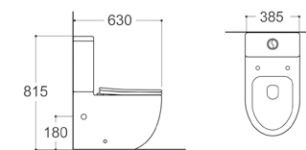

LX-2903TMK
Tornado Washdown Flushing
Two-piece Toilet
Vitreous China
630x385x815mm
P-trap 180mm