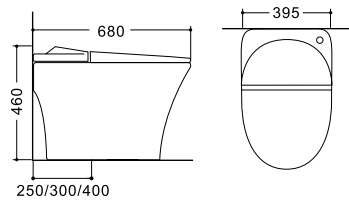

LX-211
Siphonic Flushing
Vitreous China
680x420x450mm
S-trap 250/300/400mm