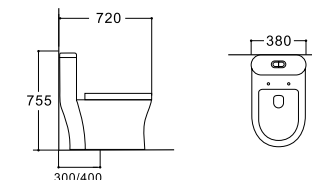

LX-2094MP
Rimless Siphonic Flushing
Vitreous China
720x380x755mm
S-trap 300/400mm