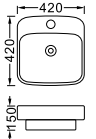

LX-5410B
Vitreous China
500x420x150mm
Above counter mounting