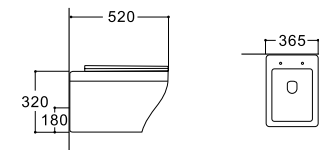

LX-1164MK
Rimless Washdown Flushing
Floor Standing Toilet
Vitreous China
560x365x400mm
P-trap 180mm