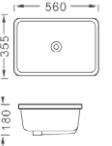

LX-6213
Vitreous China
Outside: 560x355x180mm
22"x14"x7-1/8"
Inside: 500x295mm
19-3/4"x11-5/8"
Under counter mounting