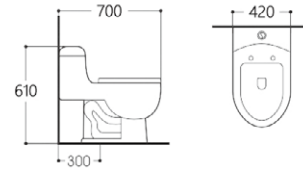

**LX-2734MP**  
Siphonic Flushing  
Vitreous China  
685x365x670mm  
S-trap 300mm

**LX-2016**  
Siphonic Flushing  
Vitreous China  
740x380x670mm  
S-trap 300mm

**LX-2109**  
Siphonic Flushing  
Vitreous China  
700x420x610mm  
S-trap 300mm