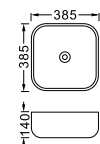

LX-7036
Vitreous China
385x385x140mm
Above counter mounting