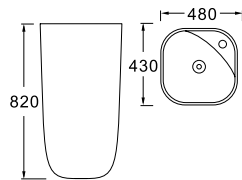

LX-8026C
Vitreous China
480x430x820mm
Fixing to wall with back