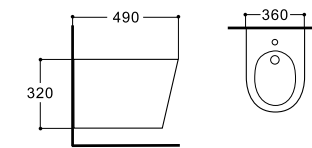

LX-1056MK
Wall-hung Bidet
Vitreous China
490x360x320mm