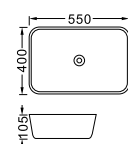

LX-5431
Vitreous China
550x420x150mm
Above counter mounting