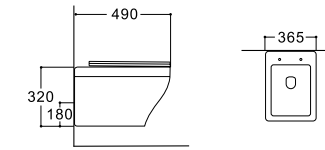

LX-1165MB
Rimless Washdown Flushing
Wall-hung Toilet
Vitreous China
490x365x320mm
P-trap 180mm