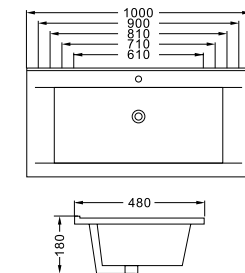

LX-4085

Cabinet Basin
Vitreous China
Mounting above cabinet

4085-60: 610x480x180mm
4085-70: 710x480x180mm
4085-80: 810x480x180mm
4085-90: 900x480x180mm
4085-100: 1000x480x180mm