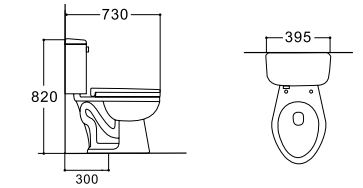

LX-2749C
Siphonic Flushing
Vitreous China
730x395x820mm
S-trap 300mm