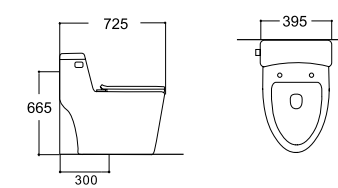

LX-2921B
Rimless Siphonic Flushing
Vitreous China
725x395x665mm
S-trap 300mm