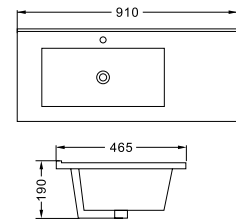

LX-4001L

Featheredge Basin
Vitreous China
Mounting above cabinet

4001L-90: 910x465x190mm