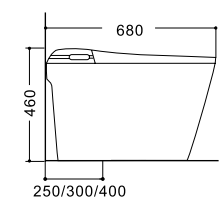

- Automatic Flushing
- Foot Touch Flip Cover
- Piano Key
- Automatic Flip Cover
- No Water Pressure Requirement

- IPX4 Waterproof
- Leakage Protection
- High Temperature Protection
- Dry burning Protection
- Flame Retardant Seat cover
- High/Low Pressure protection
- Water Filtration
- Fast Heating Water temperature
- Intelligent Power Saving
- Damping Slow Drop
- Female Cleaning
- Hip Cleaning
- Move Cleaning
- Massage Cleaning
- Spray Rod Self-cleaning
- Warm Air Drying
- Seat Cover Heating
- Water Temperature adjustment
- Seat Cover Temperature Adjustment
- Wind Temperature Adjustment
- Night Light Lighting
- LED Screen Display
- Wireless Remote Control
- Power Outage Flushing
- Seat Cover Induction
- Spray Rod Adjustment
- Water Pressure Adjustment