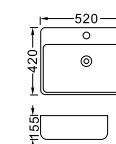

LX-5419
Vitreous China
750x400x140mm
Above counter mounting