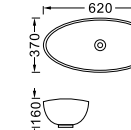

LX-5195
Vitreous China
630x415x160mm
Above counter mounting