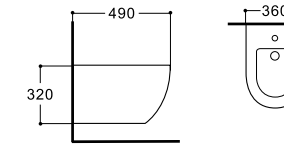

062

**LX-1015/1015MW**  
Wall-hung Bidet  
Vitreous China  
490x360x320mm

**LX-1016/1016MW**  
Wall-hung Bidet  
Vitreous China  
525x365x320mm

**LX-1017/1017MW**  
Floor Standing Bidet  
Vitreous China  
560x365x410mm