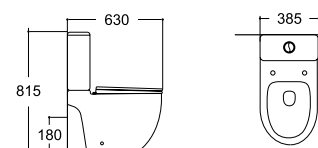

LX-2903TMB
Tornado Washdown Flushing
Two-piece Toilet
Vitreous China
630x385x815mm
P-trap 180mm