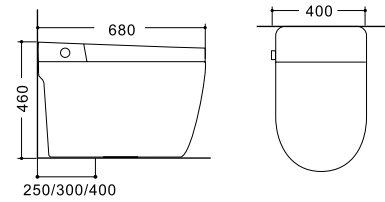

## LX-ST009B

Dimension	680x400x460mm
S-trap	250/300/400mm
Flushing mode	Siphonic Flushing

- Automatic Flushing
- Foot Touch Flip Cover
- One Key Knob
- Automatic Flip Cover

- IPX4 Waterproof
- Leakage Protection
- High Temperature Protection
- Dry burning Protection
- Flame Retardant Seat cover
- High/Low Pressure protection
- Water Filtration
- Fast Heating Water temperature
- Intelligent Power Saving
- Damping Slow Drop
- Female Cleaning
- Hip Cleaning
- Move Cleaning
- Massage Cleaning
- Spray Rod Self-cleaning
- Warm Air Drying
- Seat Cover Heating
- Water Temperature adjustment
- Seat Cover Temperature Adjustment
- Wind Temperature Adjustment
- Night Light Lighting
- LED Screen Display
- Wireless Remote Control
- Power Outage Flushing
- Seat Cover Induction
- Spray Rod Adjustment
- Water Pressure Adjustment