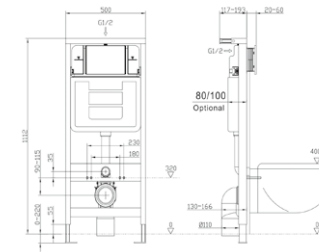

**LX-3000 Children**  
 Wall-hanging Type  
 Urinal  
 Vitreous China  
 340x280x480mm

**LX-EKG18**

Both dry and wet walls can be used  
 Double-shift front press type  
 1112x500x80mm  
 P-trap 180-230mm