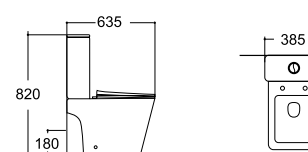

LX-2905T/2905TMW
Tornado Washdown Flushing
Two-piece Toilet
Vitreous China
635x385x820mm
P-trap 180mm