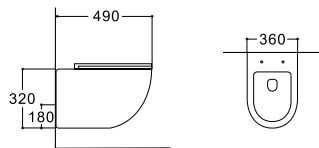

LX-1900TMB/1900MB
Tornado/Rimless Washdown Flushing
Wall-hung Toilet
Vitreous China
490x360x320mm
P-trap 180mm