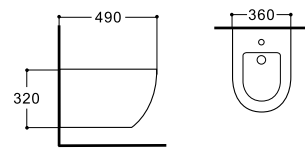

LX-1015MB
Wall-hung Bidet
Vitreous China
490x360x320mm