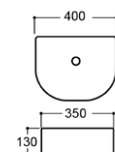

LX-5685
Vitreous China
370x370x130mm
Above counter mounting