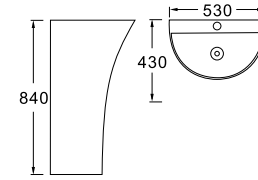

LX-8011
Vitreous China
530x430x840mm
Fixing to wall with back