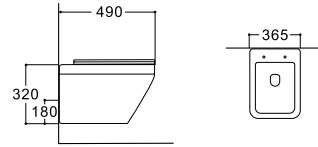

LX-1055
Wall-hung Bidet
Vitreous China
490x365x320mm