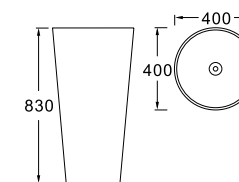

LX-8037MB
Vitreous China
400x400x830mm
Fixing to wall with back