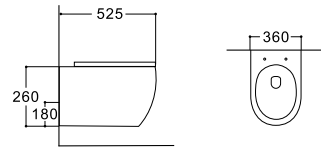

**LX-1106LT/1106LTMW
LX-1106L/1106LMW**

Tornado/Rimless Washdown Flushing
Wall-hung Toilet
Vitreous China
525x360x260mm
P-trap 180mm