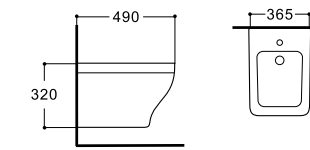

LX-1063MK
Wall-hung Bidet
Vitreous China
510x365x310mm