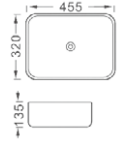

LX-C004
Vitreous China
500x400x140mm
Above counter mounting