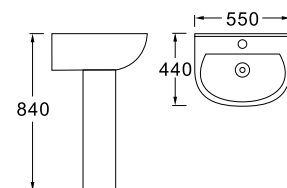

LX-3206F
Vitreous China
550x440x840mm
Fixing to wall with back