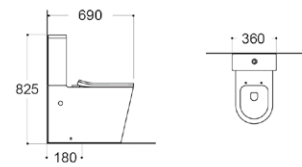

LX-2325
Siphonic Flushing
Vitreous China
690x360x825mm
P-trap 180mm