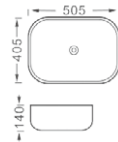

LX-5544
Vitreous China
520x360x135mm
Above counter mounting