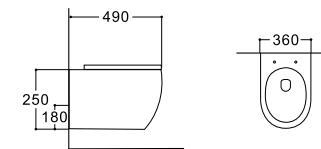

Tornado/Rimless Washdown Flushing  
Wall-hung Toilet  
Vitreous China  
490x360x250mm  
P-trap 180mm

**LX-1005MB**  
Wall-hung Bidet  
Vitreous China  
490x360x250mm

**LX-1106TMK/1106MK**

Tornado/Rimless Washdown Flushing  
Wall-hung Toilet  
Vitreous China  
490x360x250mm  
P-trap 180mm