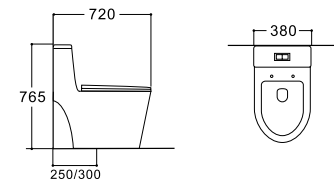

LX-2804/2804MW
Tornado Siphonic/Washdown Flushing
Vitreous China
720x380x765mm
S-trap 300/250mm