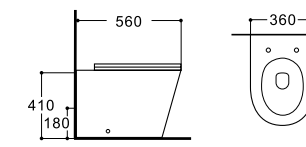

LX-1906T/1906TMW
LX-1906/1906MW
Tornado/Rimless Washdown Flushing
Floor Standing Toilet
560x360x410mm
P-trap 180mm