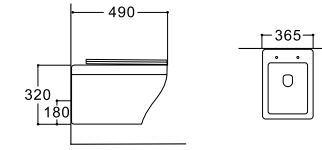

LX-1165/1165MW
Rimless Washdown Flushing
Wall-hung Toilet
Vitreous China
490x365x320mm
P-trap 180mm