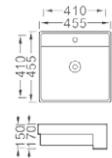

LX-5389
Vitreous China
520x500x165mm
Hanging installation