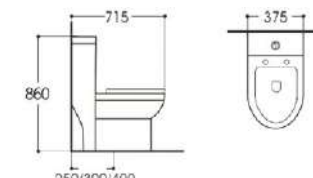

LX-2053
Siphonic/Washdown Flushing
Vitreous China
715x375x860mm
S-trap 250/300/400mm