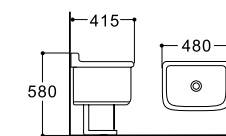

**LX-3023**  
Mop Tub  
Vitreous China  
460x400x670mm  
Fixing ti wall with back

**LX-3038**  
Mop Tub  
Vitreous China  
480x415x580mm  
Fixing ti wall with back

**LX-3028**  
Mop Tub  
Vitreous China  
360x490x440mm  
Fixing ti wall with back