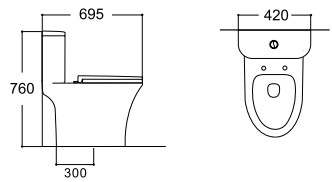

**LX-2912**  
Siphonic Flushing  
Vitreous China  
705x360x760mm  
S-trap 300mm

**LX-2866**  
Rimless Siphonic Flushing  
Vitreous China  
725x410x710mm  
S-trap 300mm

**LX-2403**  
Rimless Siphonic Flushing  
Vitreous China  
695x420x760mm  
S-trap 300mm