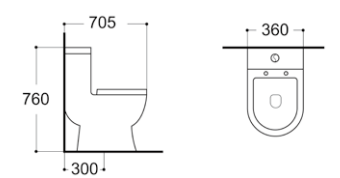

LX-2912
Siphonic Flushing
Vitreous China
705x360x760mm
S-trap 300mm