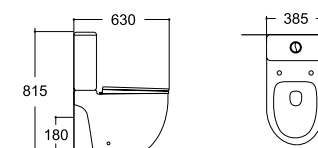

LX-2903TMG
Tornado Washdown Flushing
Two-piece Toilet
Vitreous China
630x385x815mm
P-trap 180mm