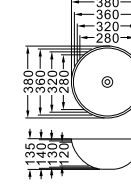

LX-5015
Vitreous China
420x420x155mm
Above counter mounting