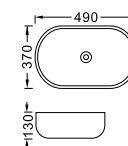

LX-5612
Vitreous China
505x400x120mm
Above counter mounting