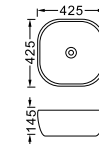

LX-8464MA-12
Vitreous China
625x420x140mm
Above counter mounting