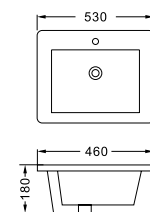

**LX-4005**

Vitreous China  
Mounting above cabinet

4005-50: 510x405x170mm

**LX-4003**

Featheredge Basin  
Vitreous China  
Mounting above cabinet

4003-50: 530x460x180mm

**LX-4008**

Featheredge Basin  
Vitreous China  
Mounting above cabinet