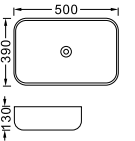

LX-7024
Vitreous China
415x415x135mm
Above counter mounting