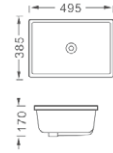

LX-6221
Vitreous China
Outside: 495x385x170mm
19-1/2"x15-1/4"x6-3/4"
Inside: 435x325mm
17-1/8"x12-3/4"
Under counter mounting