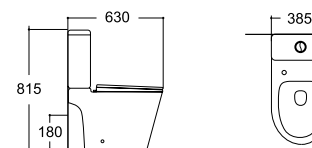

LX-2904TMK
Tornado Washdown Flushing
Two-piece Toilet
Vitreous China
630x385x815mm
P-trap 180mm