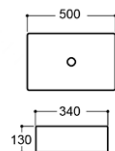

LX-5682
Vitreous China
490x310x130mm
Above counter mounting