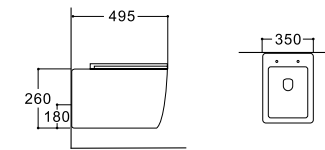

LX-1148MB
Rimless Washdown Flushing
Wall-hung Toilet
Vitreous China
495x350x260mm
P-trap 180mm