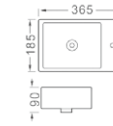

LX-5338
Vitreous China
365x255x110mm
Hanging installation