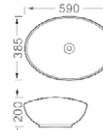

LX-5118
Vitreous China
400x400x165mm
Above counter mounting