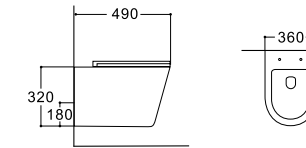

LX-1904T/1904TMW
LX-1904/1904MW
Tornado/Rimless Washdown Flushing
Wall-hung Toilet
490x360x320mm
P-trap 180mm