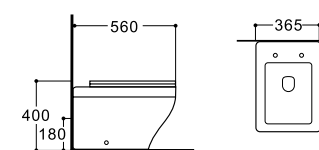

LX-1180
Rimless Washdown Flushing
Wall-hung Toilet
Vitreous China
530x395x340mm
P-trap 180mm