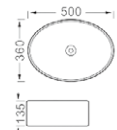

LX-5587
Vitreous China
620x370x160mm
Above counter mounting