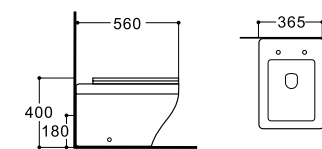

LX-1164/1164MW
Rimless Washdown Flushing
Floor Standing Toilet
Vitreous China
560x365x400mm
P-trap 180mm