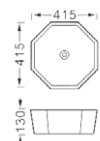

LX-5548
Vitreous China
390x390x130mm
Above counter mounting