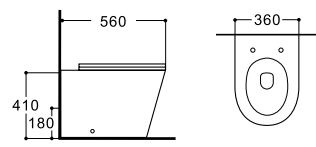

LX-1906TMB/1906MB
Tornado/Rimless Washdown Flushing
Floor Standing Toilet
Vitreous China
560x360x410mm
P-trap 180mm