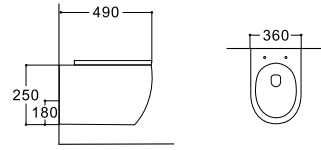

**LX-1017MK**  
Floor Standing Bidet  
Vitreous China  
560x365x410mm

**LX-1106T/1106TMW  
LX-1106/1106MW**

Tornado/Rimless Washdown Flushing  
Wall-hung Toilet  
Vitreous China  
490x360x250mm  
P-trap 180mm