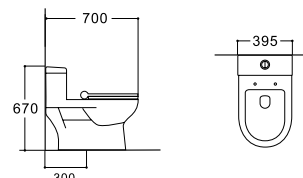

LX-2008
Washdown Flushing
Vitreous China
700x395x670mm
S-trap 300mm