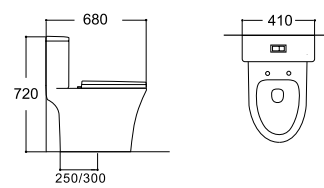

LX-2402
Rimless Siphonic/Washdown Flushing
Vitreous China
680x410x720mm
S-trap 300/250mm