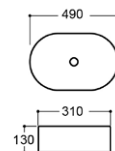

LX-5683
Vitreous China
375x375x130mm
Above counter mounting