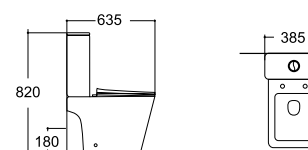

LX-2905TMG
Tornado Washdown Flushing
Two-piece Toilet
Vitreous China
635x385x820mm
P-trap 180mm