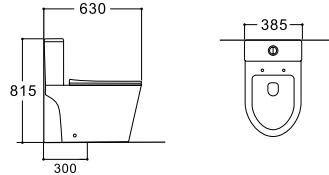

LX-2304
Rimless Siphonic Flushing
Vitreous China
630x385x815mm
S-trap 300mm