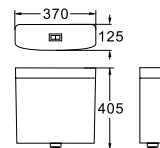

LX-3063
Water Tank
Vitreous China
370x125x405mm
Fixing ti wall with back