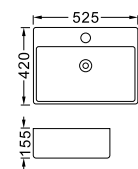

LX-7096
Vitreous China
525x420x155mm
Above counter mounting