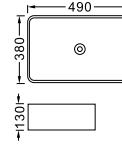

LX-7342
Vitreous China
600x340x110mm
Above counter mounting