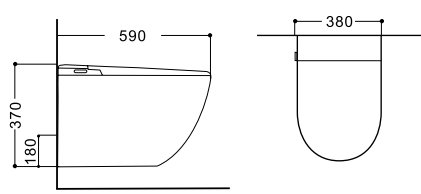

- Automatic Flushing
- Automatic Flip Cover
- Piano Key
- No Water Pressure Requirement