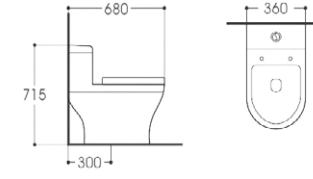

LX-2901
Siphonic Flushing
Vitreous China
680x360x715mm
S-trap 300mm