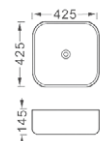

LX-C028
Vitreous China
425x425x145mm
Above counter mounting