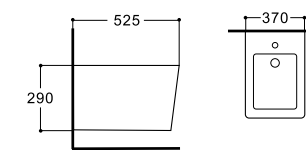

LX-1067MB
Wall-hung Bidet
Vitreous China
525x370x290mm