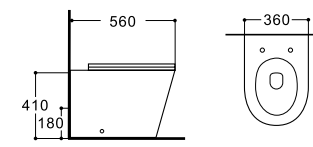

LX-1906TMK/1906MK
Tornado/Rimless Washdown Flushing
Floor Standing Toilet
Vitreous China
560x360x410mm
P-trap 180mm