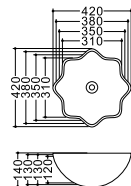

LX-0008
Vitreous China
420x420x140mm
380x380x130mm
350x350x130mm
310x310x120mm
Above counter mounting