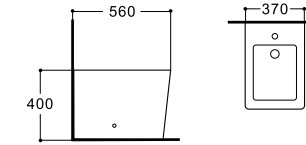

Tornado

Standard

**LX-1908MK**  
Rimless Washdown Flushing  
Floor Standing Toilet  
Vitreous China  
560x370x400mm  
P-trap 180mm

088

**LX-1068MK**  
Floor Standing Bidet  
Vitreous China  
560x370x400mm