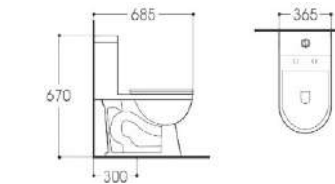

LX-2734MBG
Siphonic Flushing
Vitreous China
685x365x670mm
S-trap 300mm