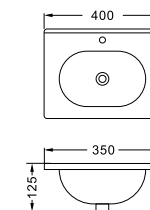

LX-4008

Featheredge Basin
Vitreous China
Mounting above cabinet

4008-40: 400x350x125mm