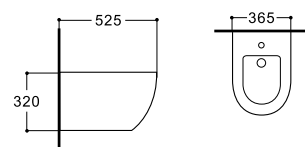

LX-1016MB
Wall-hung Bidet
Vitreous China
525x365x320mm