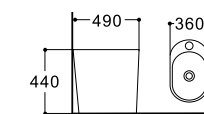

LX-3026
Mop Tub
Vitreous China
380x400x430mm
Fixing ti wall with back