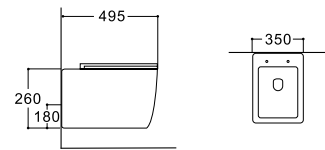

LX-1148/1148MW
Rimless Washdown Flushing
Wall-hung Toilet
Vitreous China
495x350x260mm
P-trap 180mm