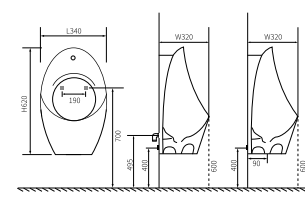

LX-3151
Wall-hanging Type
Vitreous China
340x320x620mm