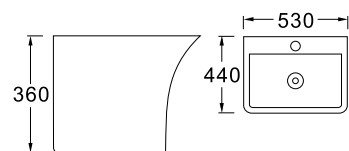

LX-3004
Vitreous China
530x440x360mm
Fixing to wall with back