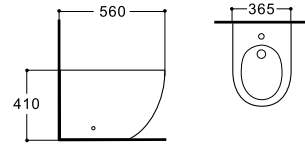

Tornado

Standard