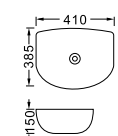

LX-5442
Vitreous China
570x410x150mm
Above counter mounting