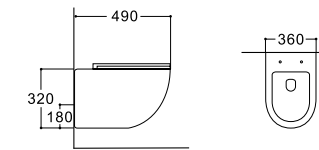

LX-1901TMK/1901MK
Tornado/Rimless Washdown Flushing
Wall-hung Toilet
Vitreous China
525x360x320mm
P-trap 180mm