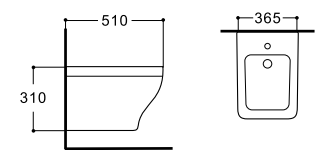

LX-1063/1063MW
Wall-hung Bidet
Vitreous China
510x365x310mm