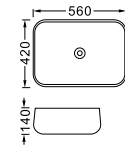

LX-7325
Vitreous China
490x380x130mm
Above counter mounting