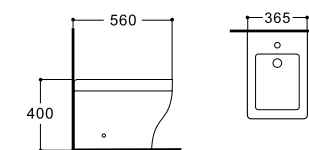

Tornado

Standard

**LX-1164MB**  
Rimless Washdown Flushing  
Floor Standing Toilet  
Vitreous China  
560x365x400mm  
P-trap 180mm

094

**LX-1064MB**  
Floor Standing Bidet  
Vitreous China  
560x365x400mm