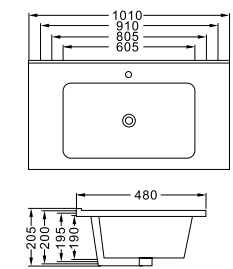

LX-4024

Cabinet Basin
Vitreous China
Mounting above cabinet

4024-60: 605x480x195mm
4024-80: 805x480x190mm
4024-90: 910x480x205mm
4024-100: 1010x480x200mm