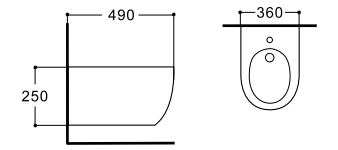

**LX-1005/1005MW**  
Wall-hung Bidet  
Vitreous China  
490x360x250mm

**LX-1106TMG/1106MG**

Tornado/Rimless Washdown Flushing  
Wall-hung Toilet  
Vitreous China  
490x360x250mm  
P-trap 180mm

**LX-1005MG**  
Wall-hung Bidet  
Vitreous China  
490x360x250mm