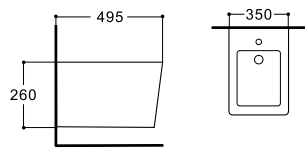

LX-1048MG
Wall-hung Bidet
Vitreous China
495x350x260mm