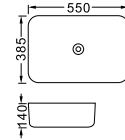

# ART SERIES BASIN

**LX-5697**  
Vitreous China  
550x385x140mm  
Above counter mounting

**LX-5698**  
Vitreous China  
550x385x140mm  
Above counter mounting

**LX-5699**  
Vitreous China  
450x420x120mm  
Above counter mounting