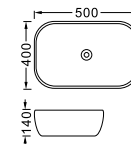

LX-C021
Vitreous China
455x320x135mm
Above counter mounting