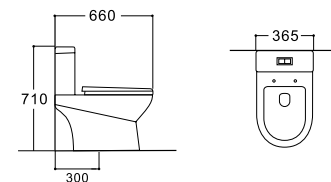

LX-2979
Rimless Siphonic Flushing
Vitreous China
660x365x710mm
S-trap 300mm