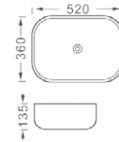

LX-5542
Vitreous China
520x360x140mm
Above counter mounting