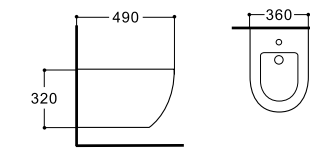

LX-1015MG
Wall-hung Bidet
Vitreous China
490x360x320mm