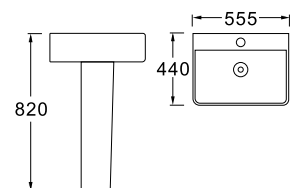

LX-3239F
Vitreous China
555x440x820mm
Fixing to wall with back