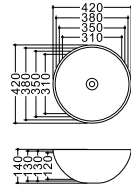

LX-0002
Vitreous China
420x420x140mm
380x380x130mm
350x350x130mm
310x310x120mm
Above counter mounting