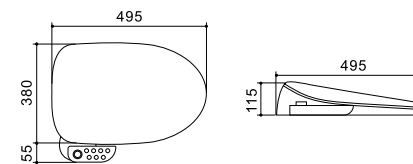

LX-ST301  
Smart Toilet Split Machine  
495x435x115mm

LX-ST307  
Smart Toilet Split Machine  
375x495x80mm

LX-ST308  
Smart Toilet Split Machine  
375x495x80mm

LX-ST309  
Smart Toilet Split Machine  
375x495x90mm