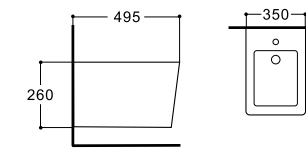

LX-1048MK
Wall-hung Bidet
Vitreous China
495x350x260mm