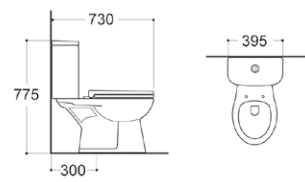

LX-2768
Washdown Flushing
Vitreous China
730x395x775mm
S-trap 300mm