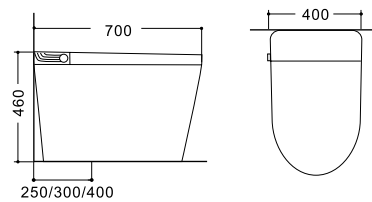

## LX-ST009B

Dimension	680x400x460mm
S-trap	250/300/400mm
Flushing mode	Siphonic Flushing

- Automatic Flushing
- Foot Touch Flip Cover
- One Key Knob
- Automatic Flip Cover

- IPX4 Waterproof
- Leakage Protection
- High Temperature Protection
- Dry burning Protection
- Flame Retardant Seat cover
- High/Low Pressure protection
- Water Filtration
- Fast Heating Water temperature
- Intelligent Power Saving
- Damping Slow Drop
- Female Cleaning
- Hip Cleaning
- Move Cleaning
- Massage Cleaning
- Spray Rod Self-cleaning
- Warm Air Drying
- Seat Cover Heating
- Water Temperature adjustment
- Seat Cover Temperature Adjustment
- Wind Temperature Adjustment
- Night Light Lighting
- LED Screen Display
- Wireless Remote Control
- Power Outage Flushing
- Seat Cover Induction
- Spray Rod Adjustment
- Water Pressure Adjustment