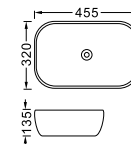

LX-C029
Vitreous China
425x425x145mm
Above counter mounting