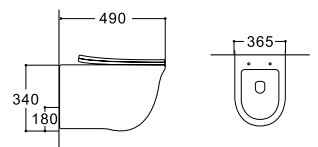

LX-1177T/1177
Tornado/Rimless Washdown Flushing
Wall-hung Toilet
Vitreous China
490x365x340mm
P-trap 180mm