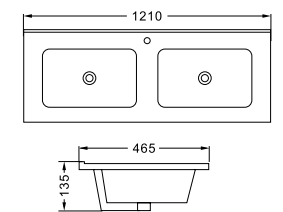

LX-4006D

Featheredge Basin
Vitreous China
Mounting above cabinet

4006D-120: 1210x465x135mm