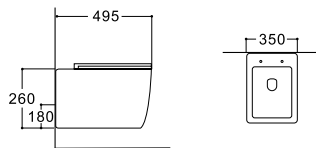

LX-1148MG
Rimless Washdown Flushing
Wall-hung Toilet
Vitreous China
495x350x260mm
P-trap 180mm