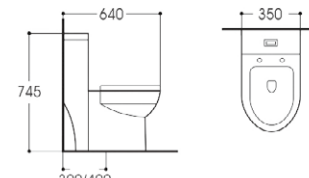

LX-2090
Rimless Siphonic Flushing
Vitreous China
640x350x745mm
S-trap 300/400mm