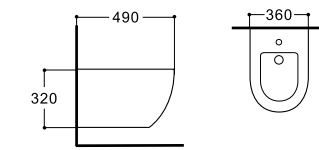

LX-1016MK
Wall-hung Bidet
Vitreous China
525x365x320mm