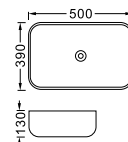

LX-7039
Vitreous China
500x390x130mm
Above counter mounting