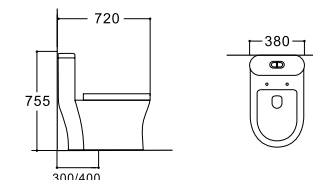

LX-2094MB
Rimless Siphonic Flushing
Vitreous China
720x380x755mm
S-trap 300/400mm