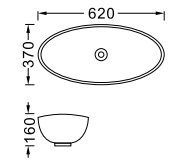

LX-7055  
Vitreous China  
550x400x140mm  
Above counter mounting

LX-7056  
Vitreous China  
550x400x140mm  
Above counter mounting

LX-7057  
Vitreous China  
550x400x140mm  
Above counter mounting

LX-7158  
Vitreous China  
620x370x160mm  
Above counter mounting