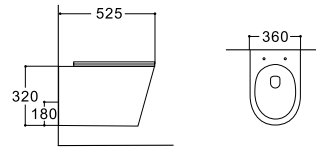

LX-1905TMB/1905MB
Tornado/Rimless Washdown Flushing
Wall-hung Toilet
Vitreous China
525x360x320mm
P-trap 180mm