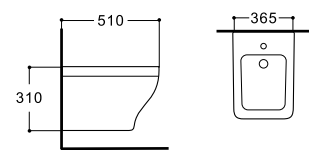

LX-1063MG
Wall-hung Bidet
Vitreous China
510x365x310mm