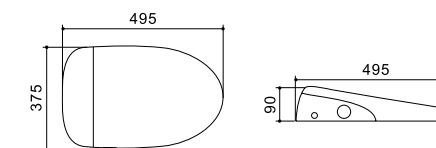

LX-ST301  
Smart Toilet Split Machine  
495x435x115mm

LX-ST307  
Smart Toilet Split Machine  
375x495x80mm

LX-ST308  
Smart Toilet Split Machine  
375x495x80mm

LX-ST309  
Smart Toilet Split Machine  
375x495x90mm