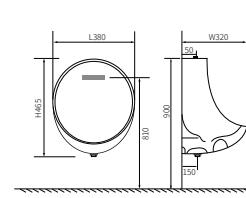

**LX-3108**  
Wall-hanging Type  
Vitreous China  
490x295x730mm

**LX-3157**  
Wall-hanging Type  
Vitreous China  
380x420x920mm

**LX-3116**  
Wall-hanging Type  
Vitreous China  
350x380x750mm

**LX-3109**  
Wall-hanging Type  
Vitreous China  
380x320x465mm