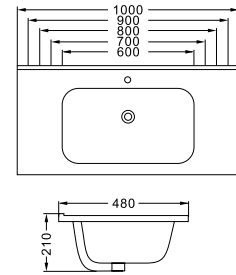

**LX-4024**

Cabinet Basin  
Vitreous China  
Mounting above cabinet

4024-60: 605x480x195mm  
4024-80: 805x480x190mm  
4024-90: 910x480x205mm  
4024-100: 1010x480x200mm

**LX-4022**

Cabinet Basin  
Vitreous China  
Mounting above cabinet