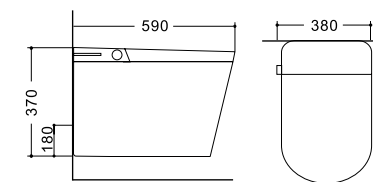

Automatic Flushing

Automatic Flip Cover

One Key Knob

No Water Pressure Requirement