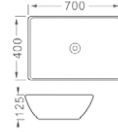

LX-5253
Vitreous China
610x410x115mm
Above counter mounting