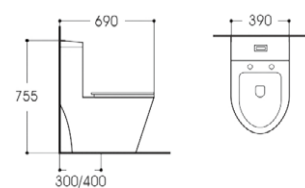

LX-2111
Rimless Siphonic Flushing
Vitreous China
690x390x755mm
S-trap 300/400mm