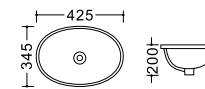

LX-5901 Children
Art Basin
Vitreous China
360x360x150mm
Above counter mounting