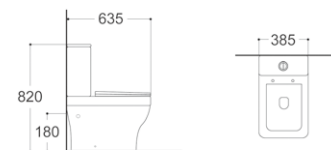

LX-2914TMK
Tornado Washdown Flushing
Two-piece Toilet
Vitreous China
635x385x820mm
P-trap 180mm