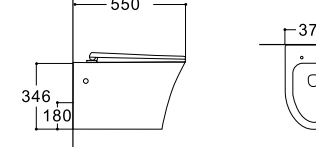

LX-1143
Rimless Washdown Flushing
Wall-hung Toilet
Vitreous China
550x370x346mm