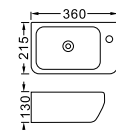

LX-5361
Vitreous China
500x220x110mm
Hanging installation