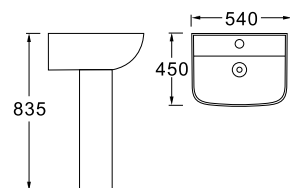

LX-3530F
Vitreous China
540x450x835mm
Fixing to wall with back