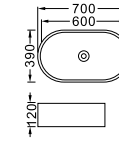

LX-5632
Vitreous China
420x360x270mm
Above counter mounting