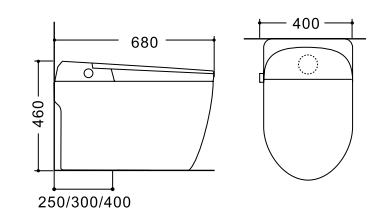

LX-ST010B-ABlack
Siphonic Flushing
Vitreous China
680x400x460mm
S-trap 250/300/400mm

Automatic Flushing

Foot Touch Flip Cover

One Key Knob

Automatic Flip Cover

- IPX4 Waterproof
- Leakage Protection
- High Temperature Protection
- Dry burning Protection
- Flame Retardant Seat cover
- High/Low Pressure protection
- Water Filtration
- Fast Heating Water temperature
- Intelligent Power Saving
- Damping Slow Drop
- Female Cleaning
- Hip Cleaning
- Move Cleaning
- Massage Cleaning
- Spray Rod Self-cleaning
- Warm Air Drying
- Seat Cover Heating
- Water Temperature adjustment
- Seat Cover Temperature Adjustment
- Wind Temperature Adjustment
- Night Light Lighting
- LED Screen Display
- Wireless Remote Control
- Power Outage Flushing
- Seat Cover Induction
- Spray Rod Adjustment
- Water Pressure Adjustment