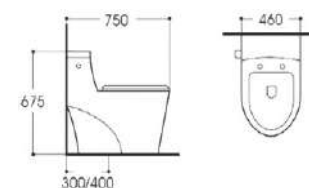

LX-2913
Siphonic Flushing
Vitreous China
750x460x675mm
S-trap 300/400mm