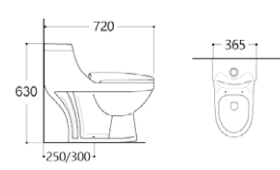

LX-2006
Washdown Flushing
Vitreous China
720x365x630mm
S-trap 250/300mm