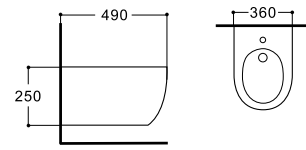

LX-1005/1005MW
Wall-hung Bidet
Vitreous China
490x360x250mm