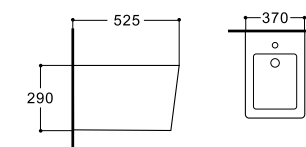

LX-1067MK
Wall-hung Bidet
Vitreous China
525x370x290mm