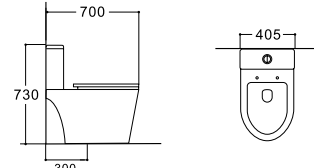

LX-2777A
Siphonic Flushing
Vitreous China
700x405x730mm
S-trap 300mm