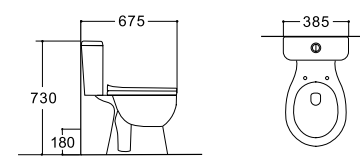

LX-2713
Washdown Flushing
Vitreous China
675x385x730mm
P-trap 180mm