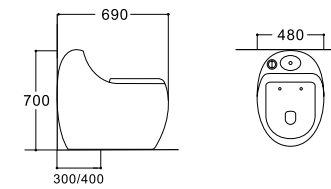

# TOUCHING COLORS ARE CONTINUAL AND BEAUTIFUL

**LX-2922/2922MW**  
Siphonic Flushing  
Vitreous China  
690x480x700mm  
S-trap 300/400mm

**LX-2922MB**  
Siphonic Flushing  
Vitreous China  
690x480x700mm  
S-trap 300/400mm