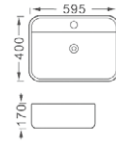

LX-5800
Vitreous China
590x470x165mm
Countertop mounting