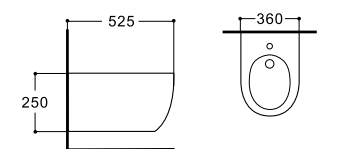

LX-1006MK
Wall-hung Bidet
Vitreous China
525x360x250mm