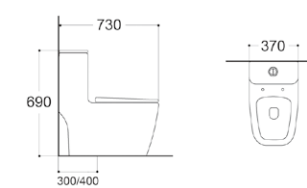

LX-2132
Siphonic Flushing
Vitreous China
730x370x690mm
S-trap 300/400mm