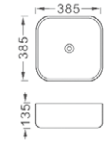

LX-C042
Vitreous China
385x385x135mm
Above counter mounting