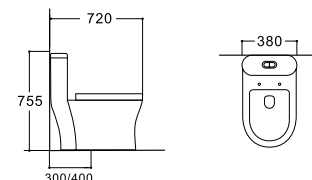

LX-2094/2094MW
Rimless Siphonic Flushing
Vitreous China
720x380x755mm
S-trap 300/400mm