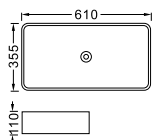

Gambol color

Space is ingenious as designing, use light with colour on go to benefit exactly, it is the space embodiment of calm life, fill with domestic simple straightforward home where has a king of moving quick air everywhere and makes this one have no unnecessary and overlabor ate formalities that fitted up nature at will warm.