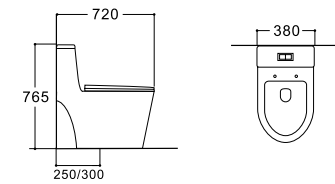

LX-2804MB
Tornado Siphonic/Washdown Flushing
Vitreous China
720x380x765mm
S-trap 300/250mm