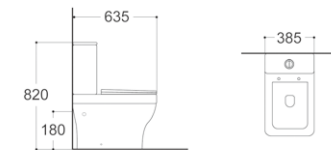

LX-2914MB
Rimless Washdown Flushing
Two-piece Toilet
Vitreous China
635x385x820mm
P-trap 180mm