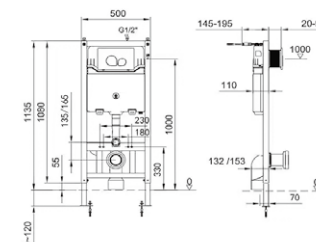

**LX-CT203**

Both dry and wet walls can be used  
 Double-shift front press type  
 Pneumatic double row, intelligent seat  
 release single row  
 1135x500x110mm

**LX-CT105**

Both dry and wet walls can be used  
 Double-shift front press type  
 1060x485x78mm