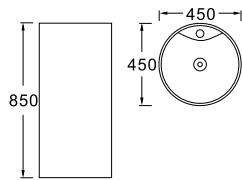

LX-8003
Vitreous China
450x450x850mm
Fixing to wall with back