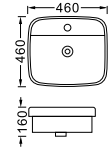

LX-5546
Vitreous China
595x400x170mm
Countertop mounting