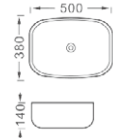

LX-5503
Vitreous China
600x380x140mm
Above counter mounting