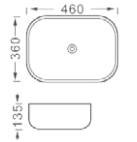

LX-5525
Vitreous China
450x400x145mm
Above counter mounting