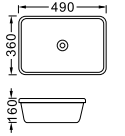

LX-5123AB
Vitreous China
410x410x150mm
455x455x170mm
Hanging installation