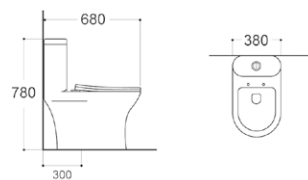

LX-2920MP
Siphonic Flushing
Vitreous China
680x380x780mm
S-trap 300mm