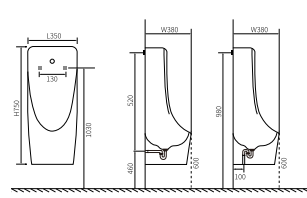

LX-3116
Wall-hanging Type
Vitreous China
350x380x750mm