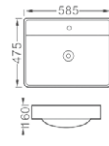

LX-5059
Vitreous China
585x475x160mm
Countertop mounting