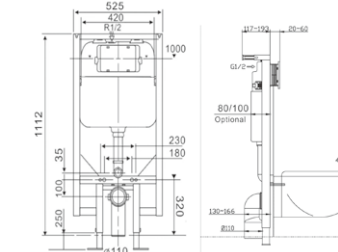

LX-EKG28

Both dry and wet walls can be used
Double-shift front press type
1112x525x80mm
P-trap 180-230mm