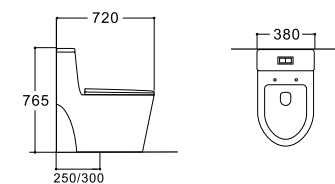

LX-2804MBG
Tornado Siphonic/Washdown Flushing
Vitreous China
720x380x765mm
S-trap 300/250mm