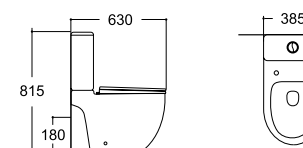

LX-2903T/2903TMW
Tornado Washdown Flushing
Two-piece Toilet
Vitreous China
630x385x815mm
P-trap 180mm