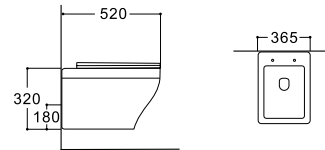

LX-1163MG
Rimless Washdown Flushing
Wall-hung Toilet
Vitreous China
520x365x320mm
P-trap 180mm