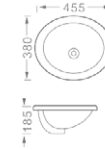

LX-6312
Vitreous China
455x380x185mm
18"x15"x7-1/4"
Countertop mounting