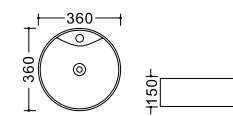

**LX-H006**  
 handrail  
 SUS304  
 Ø32mm

**LX-H007**  
 handrail  
 SUS304  
 Ø32mm

**LX-1000 Children**  
 Under Counter Basin  
 Vitreous China  
 425x345x200mm  
 Under counter mounting

**LX-5901 Children**  
 Art Basin  
 Vitreous China  
 360x360x150mm  
 Above counter mounting