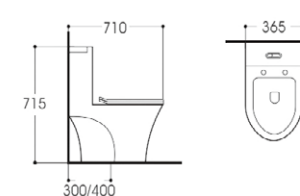

LX-2054
Rimless Siphonic Flushing
Vitreous China
710x365x715mm
S-trap 300/400mm