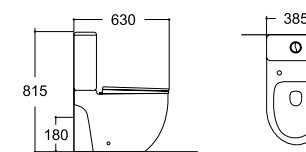

Tornado

Standard