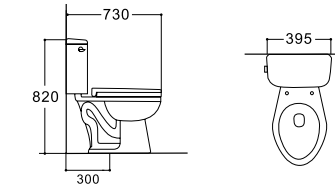

LX-2749B
Siphonic Flushing
Vitreous China
730x395x820mm
S-trap 300mm