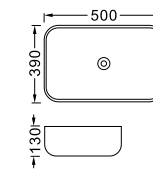

LX-7218  
Vitreous China  
455x325x135mm  
Above counter mounting

LX-7330  
Vitreous China  
360x360x125mm  
Above counter mounting

LX-7300  
Vitreous China  
500x390x130mm  
Above counter mounting

LX-7331