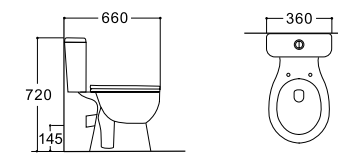

LX-2714
Washdown Flushing
Vitreous China
660x360x720mm
Angle-trap 145mm