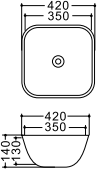

LX-0004
Vitreous China
420x420x140mm
380x380x130mm
350x350x130mm
310x310x120mm
Above counter mounting