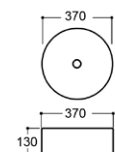

LX-8696
Vitreous China
530x370x130mm
Above counter mounting