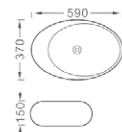

LX-5572
Vitreous China
680x460x165mm
Above counter mounting