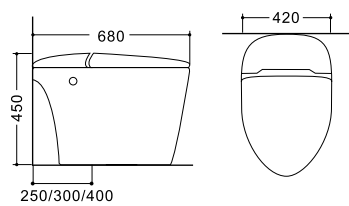

## LX-ST034B

Dimension	590x380x370mm
P-trap	180mm
Flushing mode	Siphoinc/Washdown Flushing

- Automatic Flushing
- Automatic Flip Cover
- No Water Pressure Requirement
- One Key Knob