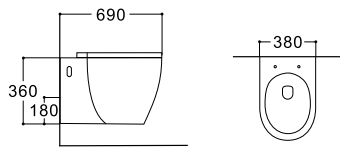

LX-004
Disabled Basin
Vitreous China
630x530x180mm
Fixing to wall with back