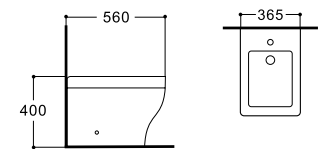

LX-1064/1064MW
Floor Standing Bidet
Vitreous China
560x365x400mm