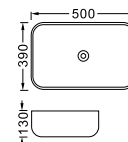

LX-7038
Vitreous China
500x390x130mm
Above counter mounting