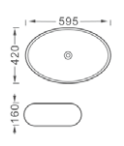

LX-7324  
Vitreous China  
560x420x140mm  
Above counter mounting

LX-7325  
Vitreous China  
490x380x130mm  
Above counter mounting

LX-8428P-4  
Vitreous China  
420x420x140mm  
Above counter mounting

LX-8464P-1  
Vitreous China  
595x420x160mm  
Above counter mounting