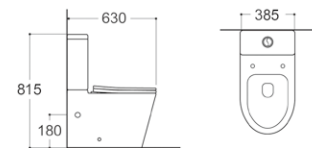

LX-2904MK
Rimless Washdown Flushing
Two-piece Toilet
Vitreous China
630x385x815mm
P-trap 180mm