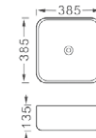

LX-5504
Vitreous China
510x405x140mm
Above counter mounting