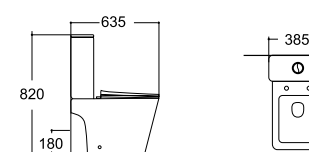

LX-2905TMB
Tornado Washdown Flushing
Two-piece Toilet
Vitreous China
635x385x820mm
P-trap 180mm