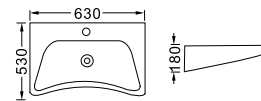

LX-2410 Children
Siphonic Flushing
One-piece Toilet
Vitreous China
505x310x610mm
S-trap 300mm