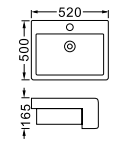

LX-5014
Vitreous China
500x450x155mm
Hanging installation