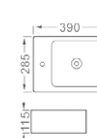

LX-5131
Vitreous China
515x360x150mm
Above counter mounting