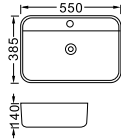

LX-5698
Vitreous China
550x385x140mm
Above counter mounting