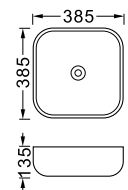

LX-8695

Elegant material, fashionable color or superfine detail design form the sanitary wares, each kind can express sanitary wares all over.

**LX-8639**  
Vitreous China  
385x385x135mm  
Above counter mounting