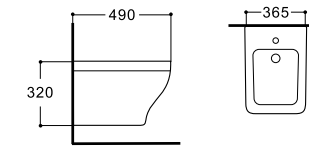

LX-1065MB
Wall-hung Bidet
Vitreous China
490x365x320mm