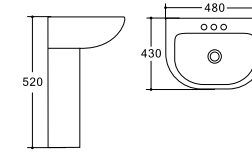

LX-3800 Children
Squatting Pan
Vitreous China
395x310x195mm
Fixing to wall with back