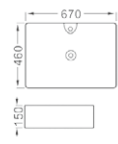

LX-5178A/B
Vitreous China
A: 650x350x140mm
B: 545x350x125mm
Above counter mounting