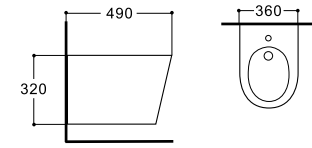

LX-1056MB
Wall-hung Bidet
Vitreous China
490x360x320mm