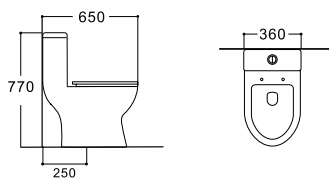

LX-2485
Tornado Washdown Flushing
Vitreous China
650x360x770mm
S-trap 250mm