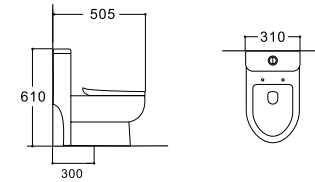

LX-5801F Children
Pedestal basin
Vitreous China
480x430x520mm
Fixing to wall with back