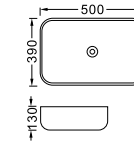

LX-7013
Vitreous China
500x390x130mm
Above counter mounting