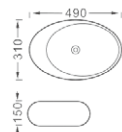

LX-5571
Vitreous China
590x370x150mm
Above counter mounting