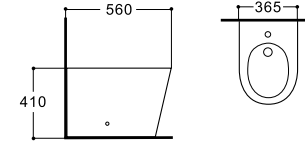

**LX-1056/1056MW**  
Wall-hung Bidet  
Vitreous China  
490x360x320mm

**LX-1057/1057MW**  
Wall-hung Bidet  
Vitreous China  
525x365x320mm

**LX-1058/1058MW**  
Floor Standing Bidet  
Vitreous China  
560x365x410mm