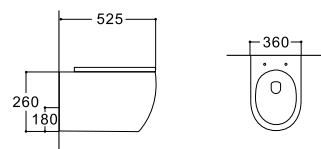

LX-1106LTMB/1106LMB

Tornado/Rimless Washdown Flushing
Wall-hung Toilet
Vitreous China
525x360x260mm
P-trap 180mm