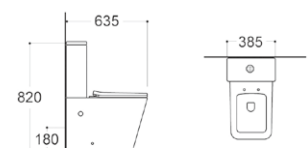

LX-2905MG
Rimless Washdown Flushing
Two-piece Toilet
Vitreous China
635x385x820mm
P-trap 180mm