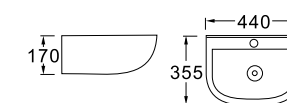

LX-3210
Vitreous China
440x355x170mm
Fixing to wall with back