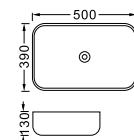

Gambol color

Space is ingenious as designing, use light with colour on go to benefit exactly, it is the space embodiment of calm life, fill with domestic simple straightforward home where has a king of moving quick air everywhere and makes this one have no unnecessary and overlabor ate formalities that fitted up nature at will warm.