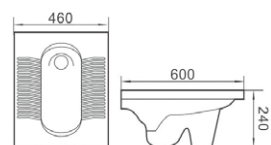

LX-3823S
Squatting Pan W.C
Vitreous China
600x460x240mm
Fixing ti wall with back