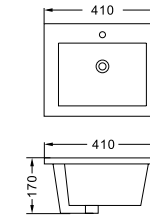

LX-4002

Featheredge Basin
Vitreous China
Mounting above cabinet

4002-40: 410x410x170mm