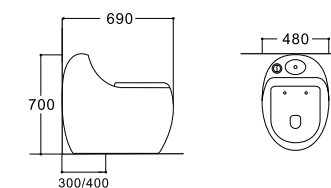

LX-2922MBG
Siphonic Flushing
Vitreous China
690x480x700mm
S-trap 300/400mm