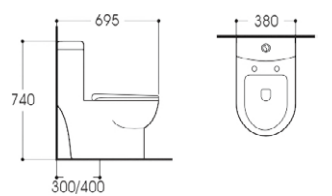

LX-2064
Rimless Siphonic Flushing
Vitreous China
695x380x740mm
S-trap 300/400mm