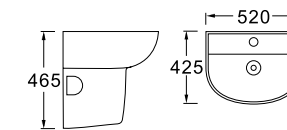

LX-3208H
Vitreous China
520x425x465mm
Hanging installation