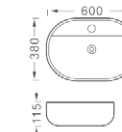

LX-5575
Vitreous China
435x435x145mm
Above counter mounting