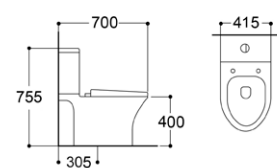

LX-2780
Siphonic Flushing
Vitreous China
700x415x755mm
S-trap 305mm