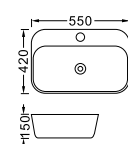

LX-5355
Vitreous China
500x400x140mm
Above counter mounting