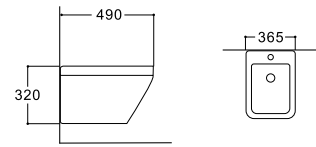

**LX-1064MK**  
Floor Standing Bidet  
Vitreous China  
560x365x400mm

**LX-1166**  
Rimless Washdown Flushing  
Wall-hung Toilet  
Vitreous China  
490x365x320mm  
P-trap 180mm

**LX-1055**  
Wall-hung Bidet  
Vitreous China  
490x365x320mm