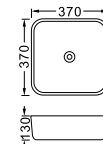

LX-7219
Vitreous China
360x360x125mm
Above counter mounting