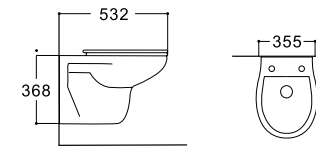

LX-1139
Rimless Washdown Flushing
Wall-hung Toilet
Vitreous China
532x355x368mm
P-trap 180mm