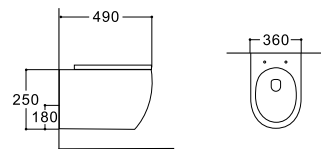

LX-1106TMB/1106MB

Tornado/Rimless Washdown Flushing
Wall-hung Toilet
Vitreous China
490x360x250mm
P-trap 180mm