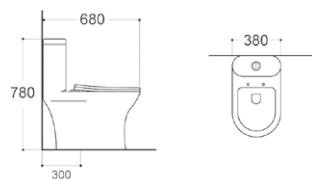

LX-2920MK
Siphonic Flushing
Vitreous China
680x380x780mm
S-trap 300mm