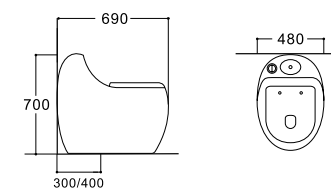

LX-2922MK
Siphonic Flushing
Vitreous China
690x480x700mm
S-trap 300/400mm