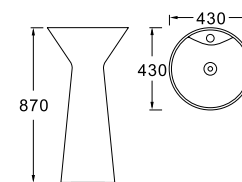

LX-8036
Vitreous China
430x430x870mm
Fixing to wall with back