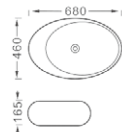

LX-5595
Vitreous China
400x400x115mm
Above counter mounting