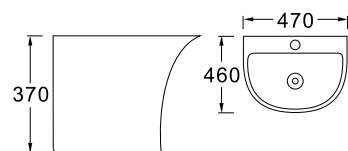

**LX-8037MB**  
Vitreous China  
400x400x830mm  
Fixing to wall with back

**LX-3004**  
Vitreous China  
530x440x360mm  
Fixing to wall with back

**LX-3007**  
Vitreous China  
470x460x370mm  
Fixing to wall with back