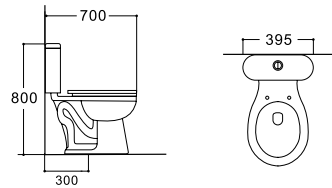

LX-2757A
Siphonic Flushing
Vitreous China
700x395x800mm
S-trap 300mm