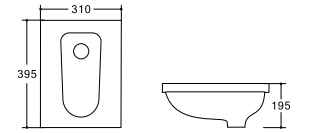

LX-H001
handrail
SUS304
Ø32mm