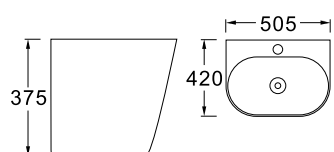

LX-3024
Vitreous China
505x420x375mm
Fixing to wall with back