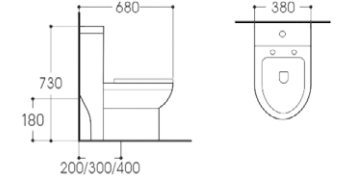

LX-2083
Rimless Siphonic/Washdown Flushing
Vitreous China
680x380x730mm
S-trap 250/300/400mm
P-trap 180mm