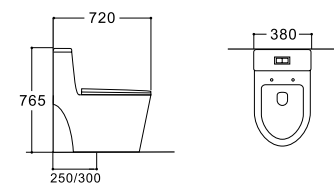

LX-2804MK
Tornado Siphonic/Washdown Flushing
Vitreous China
720x380x765mm
S-trap 300/250mm