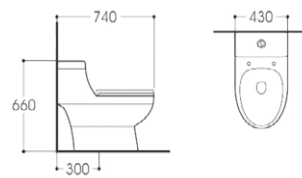

LX-2122
Siphonic Flushing
Vitreous China
740x430x660mm
S-trap 300mm