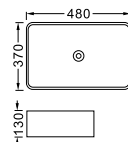

LX-7037
Vitreous China
500x390x130mm
Above counter mounting