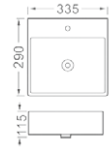

**LX-5374**  
 Vitreous China  
 395x295x120mm  
 Hanging installation

**LX-5402LEFT/RIGHT**  
 Vitreous China  
 380x220x100mm  
 Hanging installation

**LX-5028**  
Vitreous China  
335x290x115mm  
Hanging installation