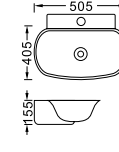

LX-5212
Vitreous China
405x405x140mm
Above counter mounting