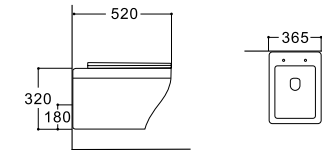

LX-1163/1163MW
Rimless Washdown Flushing
Wall-hung Toilet
Vitreous China
520x365x320mm
P-trap 180mm