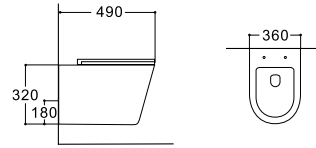

LX-1904TMB/1904MB
Tornado/Rimless Washdown Flushing
Wall-hung Toilet
Vitreous China
490x360x320mm
P-trap 180mm