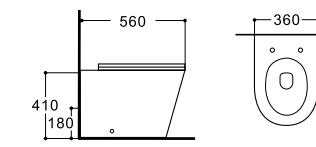

LX-1906TMG/1906MG
Tornado/Rimless Washdown Flushing
Floor Standing Toilet
Vitreous China
560x360x410mm
P-trap 180mm