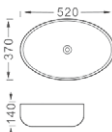

LX-5583
Vitreous China
460x460x160mm
Above counter mounting