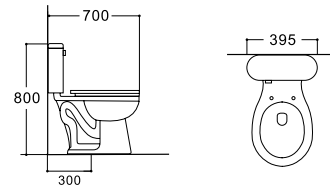

LX-2757C
Siphonic Flushing
Vitreous China
700x395x800mm
S-trap 300mm