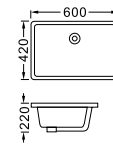

LX-6330A
Vitreous China
Outside: 600x420x220mm
23-5/8"x16-1/2"x8-3/4"
Inside: 550x370mm
21-3/4"x14-5/8"
Under counter mounting