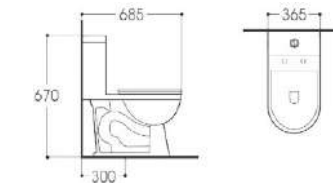

LX-2734MK
Siphonic Flushing
Vitreous China
685x365x670mm
S-trap 300mm