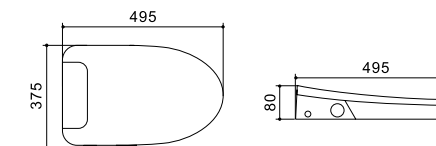

LX-ST301  
Smart Toilet Split Machine  
495x435x115mm

LX-ST307  
Smart Toilet Split Machine  
375x495x80mm

LX-ST308  
Smart Toilet Split Machine  
375x495x80mm

LX-ST309  
Smart Toilet Split Machine  
375x495x90mm