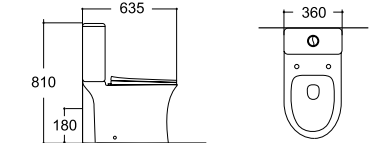

LX-2326
Rimless Washdown Flushing
Vitreous China
635x360x810mm
P-trap 180mm