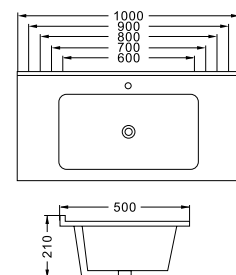

LX-4023

Cabinet Basin
Vitreous China
Mounting above cabinet

4023-60: 600x500x210mm
4023-70: 700x500x210mm
4023-80: 800x500x210mm
4023-90: 900x500x210mm
4023-100: 1000x500x210mm