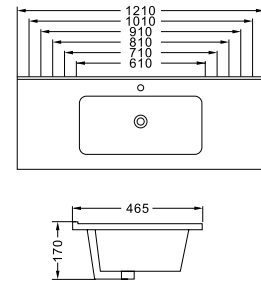

### LX-4006D

Featheredge Basin  
Vitreous China  
Mounting above cabinet

4006D-120: 1210x465x135mm

**LX-4004**

Featheredge Basin  
 Vitreous China  
 Mounting above cabinet

4004-60: 610x465x170mm  
 4004-70: 710x465x170mm  
 4004-80: 810x465x170mm  
 4004-90: 910x465x170mm  
 4004-100: 1010x465x170mm  
 4004-120: 1210x465x170mm