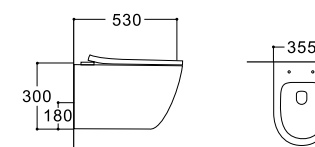

LX-1134
Rimless Washdown Flushing
Wall-hung Toilet
Vitreous China
530x355x300mm