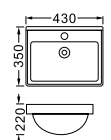

LX-5630
Vitreous China
430x350x220mm
Hanging installation