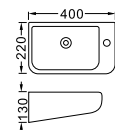

**LX-5361A/B**  
Vitreous China  
A: 400x400x115mm  
B: 360x360x115mm  
Above counter mounting

**LX-5023**  
Vitreous China  
460x460x185mm  
Above counter mounting

**LX-5351**  
 Vitreous China  
 400x220x130mm  
 Hanging installation