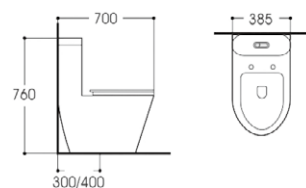

LX-2728
Rimless Siphonic Flushing
Vitreous China
700x385x760mm
S-trap 300/400mm