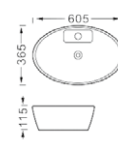

LX-5563
Vitreous China
650x380x140mm
Above counter mounting