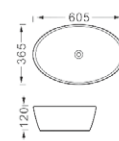

LX-5562
Vitreous China
605x365x115mm
Above counter mounting