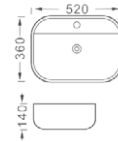

LX-5543
Vitreous China
460x360x135mm
Above counter mounting