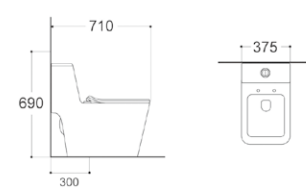

LX-2906
Siphonic Flushing
Vitreous China
710x375x690mm
S-trap 300mm