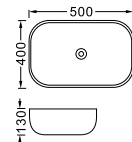

LX-7006
Vitreous China
500x400x130mm
Above counter mounting