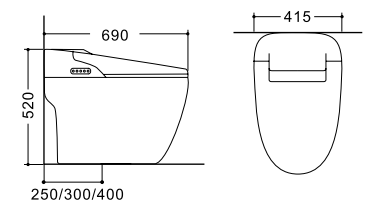

LX-ST007
Siphonic Flushing
Vitreous China
690x415x520mm
S-trap 250/300/400mm