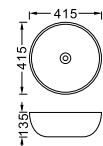

LX-C080
Vitreous China
360x360x125mm
Above counter mounting