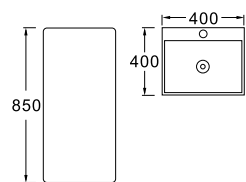

LX-8009
Vitreous China
400x400x850mm
Fixing to wall with back