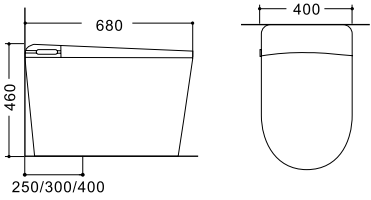

## LX-ST017E

Dimension	680x400x460mm
S-trap	250/300/400mm
Flushing mode	Siphonic Flushing

-   
 Automatic Flushing
-   
 Foot Touch Flip Cover
-   
 Piano Key
-   
 Automatic Flip Cover
-   
 No Water Pressure Requirement