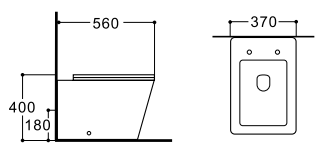

**LX-1067MK**  
Wall-hung Bidet  
Vitreous China  
525x370x290mm

Tornado

Standard

**LX-1908MG**  
Rimless Washdown Flushing  
Floor Standing Toilet  
Vitreous China  
560x370x400mm  
P-trap 180mm

087

**LX-1068MG**  
Floor Standing Bidet  
Vitreous China  
560x370x400mm