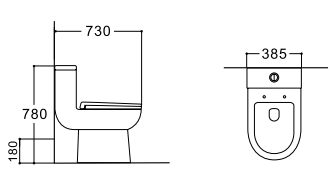

LX-2927
Rimless Washdown Flushing
Vitreous China
730x385x780mm
P-trap 180mm