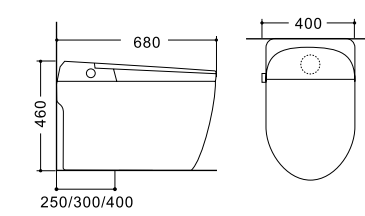

LX-ST010B-AGrey
Siphonic Flushing
Vitreous China
680x400x460mm
S-trap 250/300/400mm

Automatic Flushing

Foot Touch Flip Cover

One Key Knob

Automatic Flip Cover

- IPX4 Waterproof
- Leakage Protection
- High Temperature Protection
- Dry burning Protection
- Flame Retardant Seat cover
- High/Low Pressure protection
- Water Filtration
- Fast Heating Water temperature
- Intelligent Power Saving
- Damping Slow Drop
- Female Cleaning
- Hip Cleaning
- Move Cleaning
- Massage Cleaning
- Spray Rod Self-cleaning
- Warm Air Drying
- Seat Cover Heating
- Water Temperature adjustment
- Seat Cover Temperature Adjustment
- Wind Temperature Adjustment
- Night Light Lighting
- LED Screen Display
- Wireless Remote Control
- Power Outage Flushing
- Seat Cover Induction
- Spray Rod Adjustment
- Water Pressure Adjustment