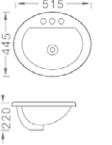

LX-6301
Vitreous China
515x445x220mm
20-1/4"x17-1/2"x8-3/4"
Countertop mounting

COUNTER
BASIN

UNDER COUNTER
BASIN