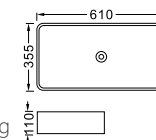

Gambol color

Space is ingenious as designing, use light with colour on go to benefit exactly, it is the space embodiment of calm life, fill with domestic simple straightforward home where has a king of moving quick air everywhere and makes this one have no unnecessary and overlabor ate formalities that fitted up nature at will warm.