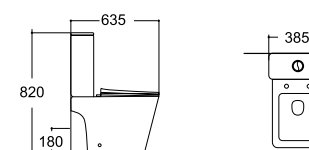

LX-2905TMK
Tornado Washdown Flushing
Two-piece Toilet
Vitreous China
635x385x820mm
P-trap 180mm