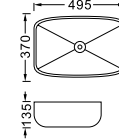

LX-5664
Vitreous China
500x370x135mm
Above counter mounting