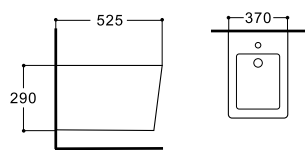

LX-1067/1067MW
Wall-hung Bidet
Vitreous China
525x370x290mm