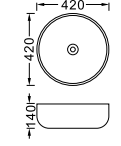

LX-8464P-1
Vitreous China
595x420x160mm
Above counter mounting