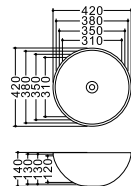

LX-0005
Vitreous China
420x420x140mm
380x380x130mm
350x350x130mm
310x310x120mm
Above counter mounting