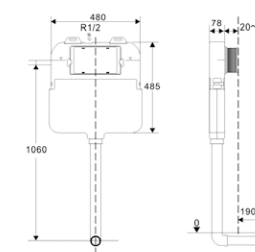

**LX-CT203**

Both dry and wet walls can be used  
 Double-shift front press type  
 Pneumatic double row, intelligent seat  
 release single row  
 1135x500x110mm

**LX-CT105**

Both dry and wet walls can be used  
 Double-shift front press type  
 1060x485x78mm