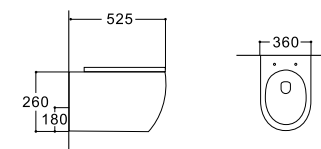

LX-1106LTMK/1106LMK

Tornado/Rimless Washdown Flushing
Wall-hung Toilet
Vitreous China
525x360x260mm
P-trap 180mm