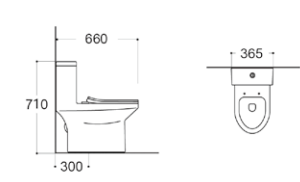

LX-2401
Siphonic Flushing
Vitreous China
660x365x710mm
S-trap 300mm