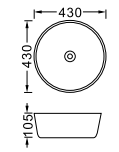

LX-5624
Vitreous China
400x360x105mm
Above counter mounting