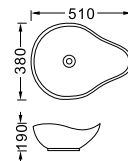

LX-5662MW
Vitreous China
510x380x190mm
Above counter mounting