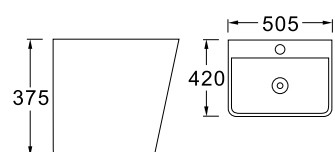

LX-3008
Vitreous China
505x420x375mm
Fixing to wall with back