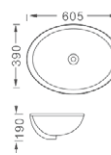

LX-6227
Vitreous China
Outside: 425x345x200mm
16-3/4"x13-3/5"x7-7/8"
Inside: 380x310mm
15"x12-1/4"
Under counter mounting