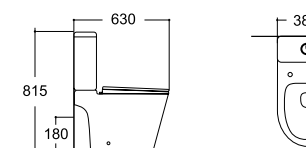

LX-2904T/2904TMW
Tornado Washdown Flushing
Two-piece Toilet
Vitreous China
630x385x815mm
P-trap 180mm