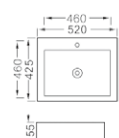

LX-5008
Vitreous China
570x455x150mm
Above counter mounting