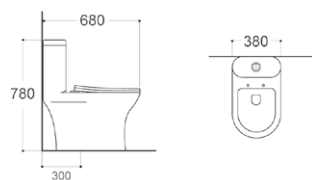

LX-2920/2920MW
Siphonic Flushing
Vitreous China
680x380x780mm
S-trap 300mm