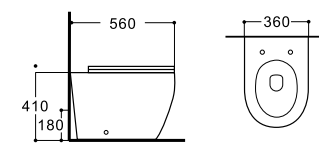

063

**LX-1017MB**  
Floor Standing Bidet  
Vitreous China  
560x365x410mm

Tornado

Standard

**LX-1902TMG/1902MG**  
Tornado/Rimless Washdown Flushing  
Floor Standing Toilet  
Vitreous China  
560x360x410mm  
P-trap 180mm