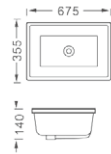

LX-6225
Vitreous China
Outside: 675x355x140mm
26-5/8"x14"x5-1/2"
Inside: 625x305mm
24-5/8"x12"
Under counter mounting