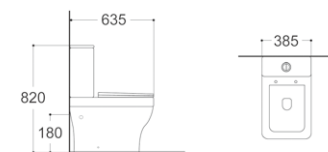

LX-2914T/2914TMW
Tornado Washdown Flushing
Two-piece Toilet
Vitreous China
635x385x820mm
P-trap 180mm