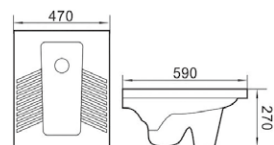

**LX-3151**  
Wall-hanging Type  
Vitreous China  
340x320x620mm

**LX-3167**  
Wall-hanging Type  
Vitreous China  
300x335x690mm

**LX-3410**  
Wall-hanging Type  
Vitreous China  
290x245x500mm

**LX-3821S**  
Squatting Pan W.C  
Vitreous China  
590x470x270mm  
Fixing ti wall with back