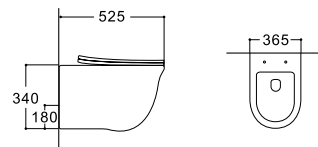

LX-1171T/1171
Tornado/Rimless Washdown Flushing
Wall-hung Toilet
Vitreous China
525x365x340mm
P-trap 180mm