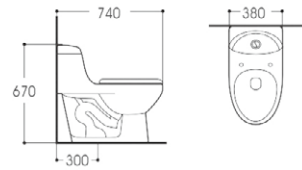

LX-2016
Siphonic Flushing
Vitreous China
740x380x670mm
S-trap 300mm