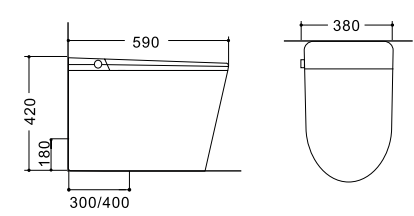

## LX-ST034B

Dimension	590x380x370mm
P-trap	180mm
Flushing mode	Siphoinc/Washdown Flushing

- Automatic Flushing
- Automatic Flip Cover
- No Water Pressure Requirement
- One Key Knob

## LX-ST035B

Dimension	590x380x420mm
P-trap	180mm
S-trap	300/400mm
Flushing mode	Siphoinc Flushing

- Automatic Flushing
- Foot Touch Flip Cover
- Automatic Flip Cover
- One Key Knob
- No Water Pressure Requirement