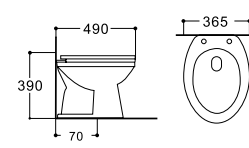

LX-1013
Pail Flush Siphonic
Vitreous China
530x370x380mm
S-trap 65mm