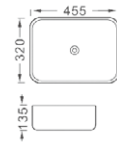

LX-C024  
Vitreous China  
425x425x145mm  
Above counter mounting

LX-C012  
Vitreous China  
455x320x135mm  
Above counter mounting

LX-C013  
Vitreous China  
455x320x135mm  
Above counter mounting

LX-C014  
Vitreous China  
455x320x135mm  
Above counter mounting