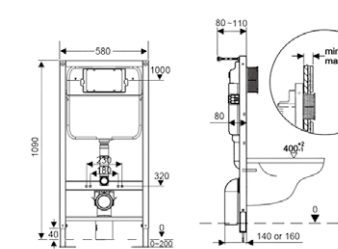

LX-CT102

Both dry and wet walls can be used
Double-shift front press type
1090x580x80mm
P-trap 180-230mm