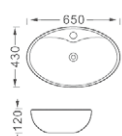

LX-5580
Vitreous China
650x430x120mm
Above counter mounting