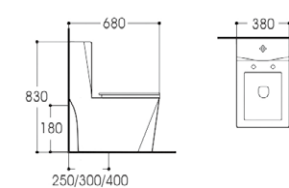

LX-2135
Siphonic/Washdown Flushing
Vitreous China
680x380x830mm
S-trap 250/300/400mm
P-trap 180mm