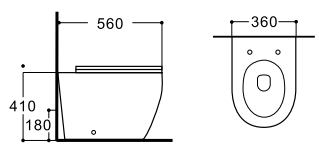

**LX-1016MG**  
Wall-hung Bidet  
Vitreous China  
525x365x320mm

Tornado

Standard

**LX-1902TMB/1902MB**  
Tornado/Rimless Washdown Flushing  
Floor Standing Toilet  
Vitreous China  
560x360x410mm  
P-trap 180mm