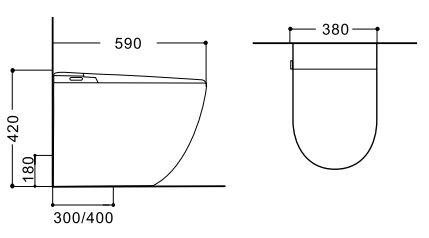

- Automatic Flushing
- Automatic Flip Cover
- Piano Key
- No Water Pressure Requirement
- Foot Touch Flip Cover

- IPX4 Waterproof
- Leakage Protection
- High Temperature Protection
- Dry burning Protection
- Flame Retardant Seat cover
- High/Low Pressure protection
- Water Filtration
- Fast Heating Water temperature
- Intelligent Power Saving
- Damping Slow Drop
- Female Cleaning
- Hip Cleaning
- Move Cleaning
- Massage Cleaning
- Spray Rod Self-cleaning
- Warm Air Drying
- Seat Cover Heating
- Water Temperature adjustment
- Seat Cover Temperature Adjustment
- Wind Temperature Adjustment
- Night Light Lighting
- LED Screen Display
- Wireless Remote Control
- Power Outage Flushing
- Seat Cover Induction
- Spray Rod Adjustment
- Water Pressure Adjustment