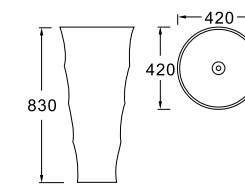

LX-8022
Vitreous China
420x420x830mm
Fixing to wall with back