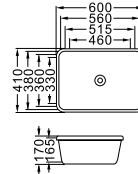

COUNTER
BASIN

UNDER COUNTER
BASIN