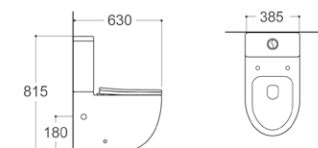

LX-2903MG
Rimless Washdown Flushing
Two-piece Toilet
Vitreous China
630x385x815mm
P-trap 180mm