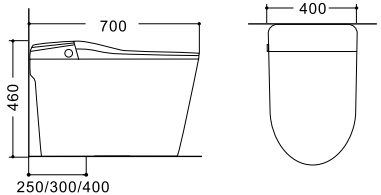

## LX-ST019E

Dimension	700x400x460mm
S-trap	250/300/400mm
Flushing mode	Siphonic Flushing

-   
Automatic Flushing
-   
Foot Touch Flip Cover
-   
Piano Key
-   
Automatic Flip Cover
-   
No Water Pressure Requirement