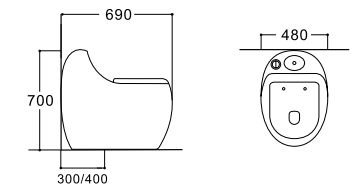

LX-2922MG
Siphonic Flushing
Vitreous China
690x480x700mm
S-trap 300/400mm