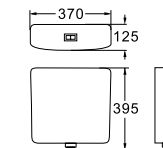

LX-3068
Water Tank
Vitreous China
370x125x395mm
Fixing ti wall with back