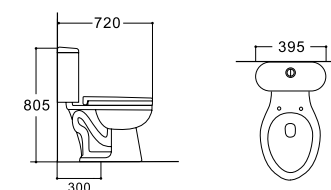

LX-2756A
Siphonic Flushing
Vitreous China
720x395x805mm
S-trap 300mm