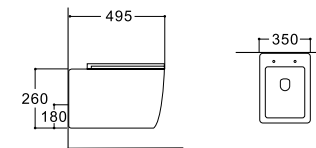

LX-1148MK
Rimless Washdown Flushing
Wall-hung Toilet
Vitreous China
495x350x260mm
P-trap 180mm