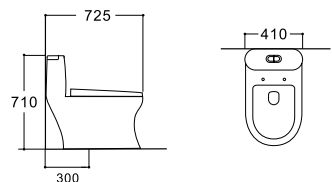

LX-2866
Rimless Siphonic Flushing
Vitreous China
725x410x710mm
S-trap 300mm