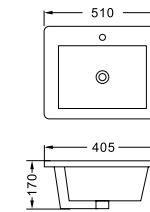

LX-4005

Vitreous China
Mounting above cabinet

4005-50: 510x405x170mm