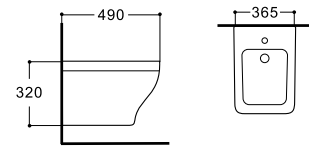

LX-1065MG
Wall-hung Bidet
Vitreous China
490x365x320mm