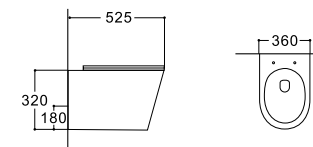

LX-1905TMK/1905MK
Tornado/Rimless Washdown Flushing
Wall-hung Toilet
Vitreous China
525x360x320mm
P-trap 180mm