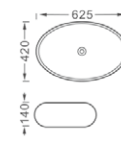

LX-7326  
Vitreous China  
490x380x130mm  
Above counter mounting

LX-7342  
Vitreous China  
600x340x110mm  
Above counter mounting

LX-7343  
Vitreous China  
600x340x110mm  
Above counter mounting

LX-8464P-2  
Vitreous China  
625x420x140mm  
Above counter mounting