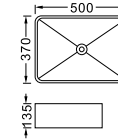

LX-5659
Vitreous China
500x370x135mm
Above counter mounting