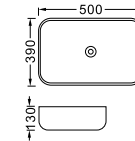

LX-7014
Vitreous China
500x390x130mm
Above counter mounting