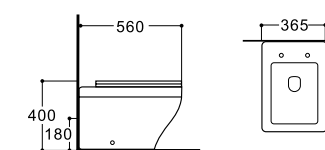

LX-1164MB
Rimless Washdown Flushing
Floor Standing Toilet
Vitreous China
560x365x400mm
P-trap 180mm

094