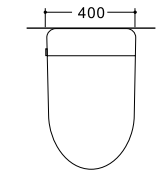

- Automatic Flushing
- Foot Touch Flip Cover
- Piano Key
- Automatic Flip Cover
- No Water Pressure Requirement

- IPX4 Waterproof
- Leakage Protection
- High Temperature Protection
- Dry burning Protection
- Flame Retardant Seat cover
- High/Low Pressure protection
- Water Filtration
- Fast Heating Water temperature
- Intelligent Power Saving
- Damping Slow Drop
- Female Cleaning
- Hip Cleaning
- Move Cleaning
- Massage Cleaning
- Spray Rod Self-cleaning
- Warm Air Drying
- Seat Cover Heating
- Water Temperature adjustment
- Seat Cover Temperature Adjustment
- Wind Temperature Adjustment
- Night Light Lighting
- LED Screen Display
- Wireless Remote Control
- Power Outage Flushing
- Seat Cover Induction
- Spray Rod Adjustment
- Water Pressure Adjustment