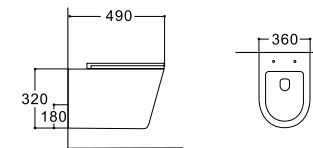

LX-1904TMK/1904MK
Tornado/Rimless Washdown Flushing
Wall-hung Toilet
Vitreous China
490x360x320mm
P-trap 180mm