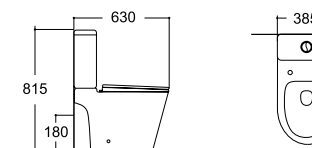

LX-2904TMG
Tornado Washdown Flushing
Two-piece Toilet
Vitreous China
630x385x815mm
P-trap 180mm