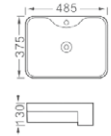

LX-T201
Vitreous China
530x385x155mm
Countertop mounting