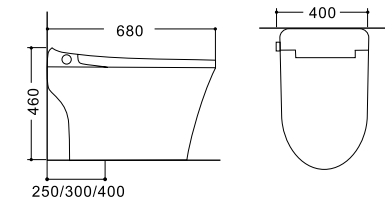

## LX-ST025W

Dimension	680x400x460mm
S-trap	250/300/400mm
Flushing mode	Siphonic Flushing

No Need Cable

## LX-ST025X

Dimension	680x400x460mm
S-trap	250/300/400mm
Flushing mode	Siphonic Flushing

Manually Flip Cover

One Key Knob

Foot Touch Flushing

Side Key Flushing

Wetted Bowl

Damping Slow Drop