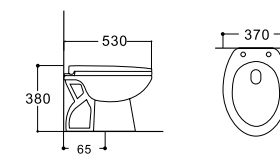

LX-1010
Institutional Siphonic Flushing
Vitreous China
645x380x390mm
S-trap 300mm