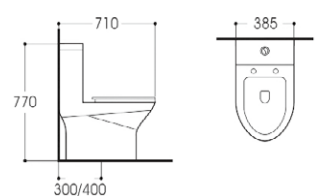

LX-2888
Siphonic Flushing
Vitreous China
710x385x770mm
S-trap 300/400mm