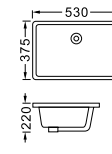

LX-6330
Vitreous China
Outside: 530x375x220mm
20-7/8"x14-3/4"x7-7/8"
Inside: 480x320mm
18-7/8"x12-4/5"
Under counter mounting