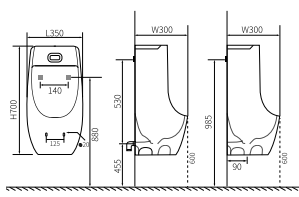

**LX-3105**  
Floor type  
Vitreous China  
445x355x980mm

**LX-3103**  
Wall-hanging Type  
Vitreous China  
350x300x700mm

**LX-3107**  
Wall-hanging Type  
Vitreous China  
360x310x700mm

**LX-3126**  
Wall-hanging Type  
Vitreous China  
360x305x650mm