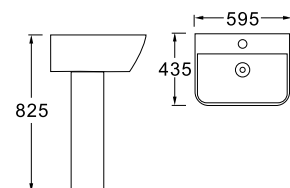

LX-3241F
Vitreous China
595x435x825mm
Fixing to wall with back