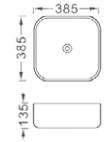

LX-C041
Vitreous China
385x385x135mm
Above counter mounting