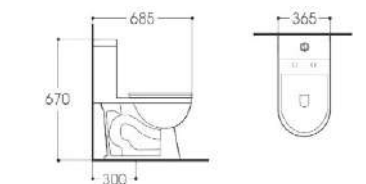

LX-2734MG
Siphonic Flushing
Vitreous China
685x365x670mm
S-trap 300mm