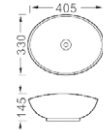

LX-5333
Vitreous China
360x360x145mm
Above counter mounting