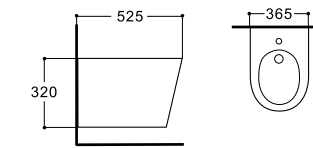

LX-1057MG
Wall-hung Bidet
Vitreous China
525x365x320mm