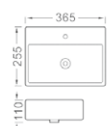

LX-5303
Vitreous China
420x280x145mm
Hanging installation