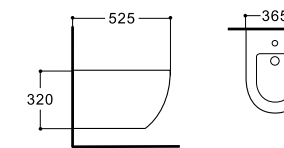

062

**LX-1015/1015MW**  
Wall-hung Bidet  
Vitreous China  
490x360x320mm

**LX-1016/1016MW**  
Wall-hung Bidet  
Vitreous China  
525x365x320mm

**LX-1017/1017MW**  
Floor Standing Bidet  
Vitreous China  
560x365x410mm