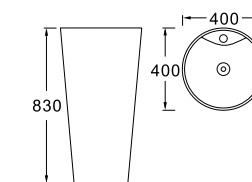

LX-8019MB
Vitreous China
400x400x830mm
Fixing to wall with back