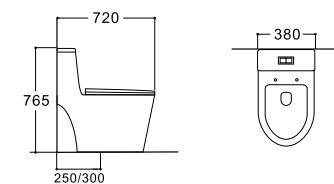

LX-2804MP
Tornado Siphonic/Washdown Flushing
Vitreous China
720x380x765mm
S-trap 300/250mm