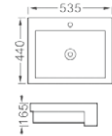

**LX-5631**  
Vitreous China  
410x365x165mm  
Hanging installation

**LX-5630**  
Vitreous China  
430x350x220mm  
Hanging installation

**LX-5007**  
Vitreous China  
535x440x165mm  
Hanging installation