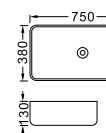

LX-5450
Vitreous China
950x380x130mm
Above counter mounting