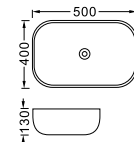

LX-7017
Vitreous China
610x355x110mm
Above counter mounting