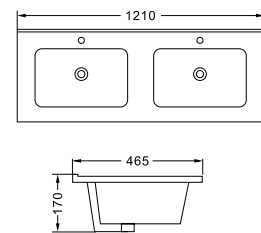

This design shows a calm and peaceful style without any inflation. Its simple shape and light colour seem to tell the stories of the past, whirling in the heart of the owners...