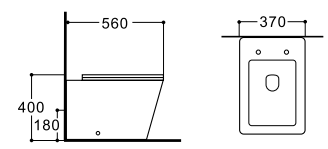

LX-1908/1908MW
Rimless Washdown Flushing
Floor Standing Toilet
Vitreous China
560x370x400mm
P-trap 180mm

083