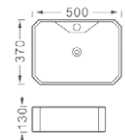

LX-5518
Vitreous China
600x460x170mm
Above counter mounting