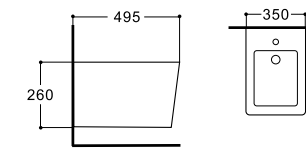

LX-1048MB
Wall-hung Bidet
Vitreous China
495x350x260mm