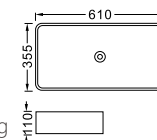

Gambol color

Space is ingenious as designing, use light with colour on go to benefit exactly, it is the space embodiment of calm life, fill with domestic simple straightforward home where has a king of moving quick air everywhere and makes this one have no unnecessary and overlabor ate formalities that fitted up nature at will warm.