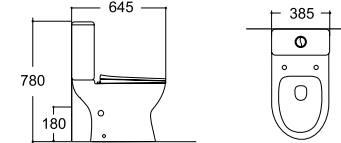

LX-2328
Rimless Washdown Flushing
Vitreous China
645x385x780mm
P-trap 180mm