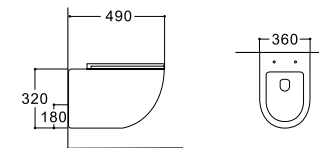

LX-1900TMG/1900MG
Tornado/Rimless Washdown Flushing
Wall-hung Toilet
Vitreous China
490x360x320mm
P-trap 180mm