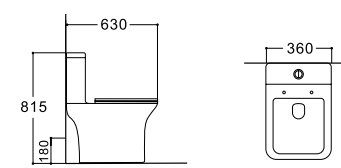

LX-2788T
Tornado Washdown Flushing
Vitreous China
630x360x815mm
P-trap 180mm