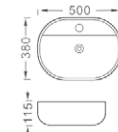

LX-5589
Vitreous China
600x380x115mm
Above counter mounting