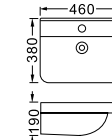

LX-5620
Vitreous China
460x380x190mm
Hanging installation