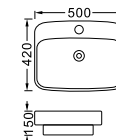

LX-5435
Vitreous China
600x420x155mm
Above counter mounting