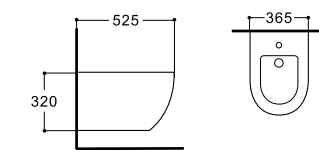

LX-1017MK
Floor Standing Bidet
Vitreous China
560x365x410mm