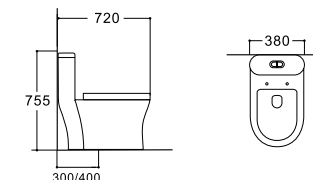

LX-2094MBG
Rimless Siphonic Flushing
Vitreous China
720x380x755mm
S-trap 300/400mm