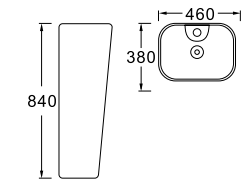

LX-8032
Vitreous China
460x380x840mm
Fixing to wall with back