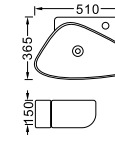

YOUR PERSONAL COMFORT

Intelligent water pressure for multiple cleaning All families can use it

The water is warm, the water flow is strong enough, can fully flush the buttocks, give you health and clean care.