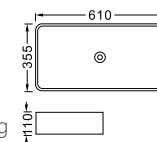

LX-7019
Vitreous China
610x355x110mm
Above counter mounting