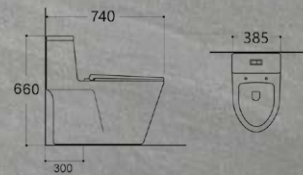

LX-2666
Rimless Siphonic Flushing
Vitreous China
740x385x660mm
S-trap 300mm