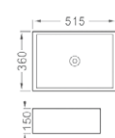

LX-5222
Vitreous China
600x425x150mm
Above counter mounting