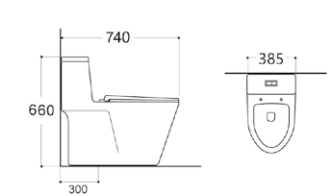

LX-2666
Rimless Siphonic Flushing
Vitreous China
740x385x660mm
S-trap 300mm