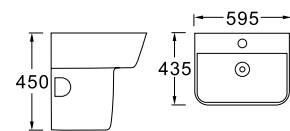

LX-3241H
Vitreous China
595x435x450mm
Hanging installation