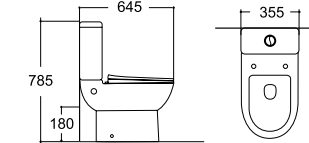

LX-2329
Washdown Flushing
Vitreous China
645x355x785mm
P-trap 180mm