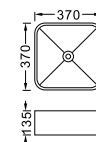

LX-5660
Vitreous China
370x370x135mm
Above counter mounting