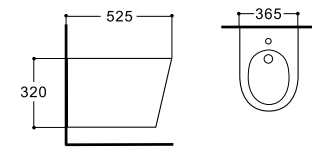

LX-1057MB
Wall-hung Bidet
Vitreous China
525x365x320mm