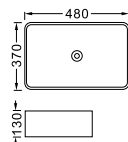

LX-7026
Vitreous China
480x370x130mm
Above counter mounting