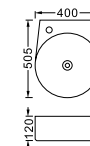

LX-5613
Vitreous China
420x420x120mm
Above counter mounting