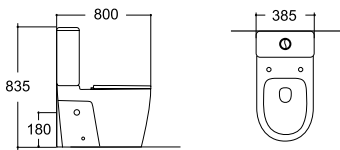

LX-1138
Disable Tornado Washdown
Wall-hung Toilet
Vitreous China
690x380x360mm
P-trap 180mm