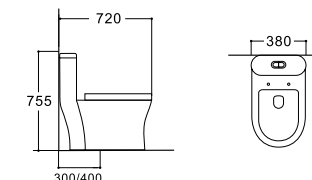

LX-2094MG
Rimless Siphonic Flushing
Vitreous China
720x380x755mm
S-trap 300/400mm