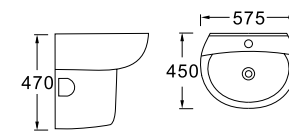

LX-3245H
Vitreous China
575x450x470mm
Hanging installation