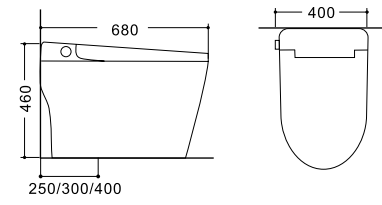

## LX-ST024W

Dimension	680x400x460mm
S-trap	250/300/400mm
Flushing mode	Siphonic Flushing

- Cold Water Hip Cleaning
- Cold Water Female Cleaning
- No Need Cable

- Foot Touch Flushing
- Side Key Flushing
- Wetted Bowl
- Damping Slow Drop