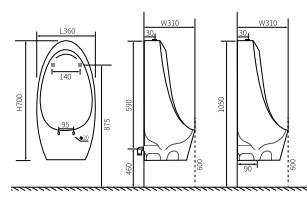

**LX-3105**  
Floor type  
Vitreous China  
445x355x980mm

**LX-3103**  
Wall-hanging Type  
Vitreous China  
350x300x700mm

**LX-3107**  
Wall-hanging Type  
Vitreous China  
360x310x700mm

**LX-3126**  
Wall-hanging Type  
Vitreous China  
360x305x650mm