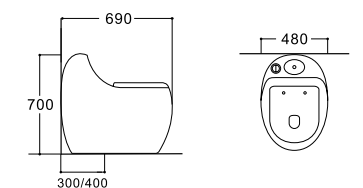

LX-2922MP
Siphonic Flushing
Vitreous China
690x480x700mm
S-trap 300/400mm