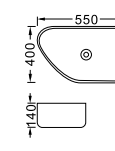

LX-5684
Vitreous China
400x350x130mm
Above counter mounting