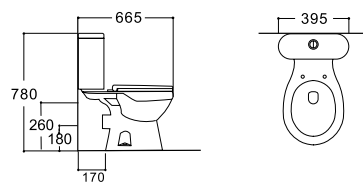

LX-2280
Rimless Washdown Flushing
Vitreous China
665x395x780mm
P-trap 180mm