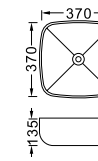

LX-5663MW
Vitreous China
370x370x135mm
Above counter mounting