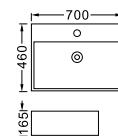

LX-5079A/B/C
Vitreous China
A: 460x460x160mm
B: 410x410x145mm
C: 380x380x120mm
Above counter mounting