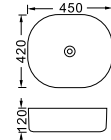

# ART SERIES BASIN

**LX-5697**  
Vitreous China  
550x385x140mm  
Above counter mounting

**LX-5698**  
Vitreous China  
550x385x140mm  
Above counter mounting

**LX-5699**  
Vitreous China  
450x420x120mm  
Above counter mounting