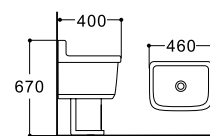

**LX-3023**  
Mop Tub  
Vitreous China  
460x400x670mm  
Fixing ti wall with back

**LX-3038**  
Mop Tub  
Vitreous China  
480x415x580mm  
Fixing ti wall with back

**LX-3028**  
Mop Tub  
Vitreous China  
360x490x440mm  
Fixing ti wall with back