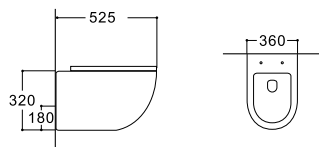

LX-1901TMB/1901MB
Tornado/Rimless Washdown Flushing
Wall-hung Toilet
Vitreous China
525x360x320mm
P-trap 180mm