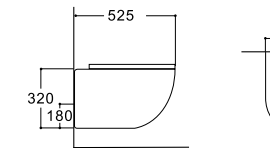

LX-1901T/1901TMW
LX-1901/1901MW
Tornado/Rimless Washdown Flushing
Wall-hung Toilet
525x360x320mm
P-trap 180mm