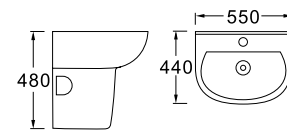

LX-3206H
Vitreous China
550x440x480mm
Hanging installation