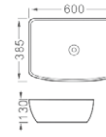

LX-5259
Vitreous China
600x385x130mm
Above counter mounting