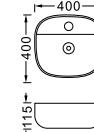

LX-5588
Vitreous China
580x380x115mm
Above counter mounting