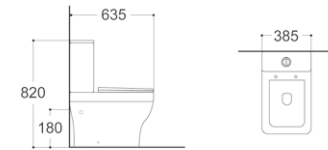

LX-2914/2914MW
Rimless Washdown Flushing
Two-piece Toilet
Vitreous China
635x385x820mm
P-trap 180mm