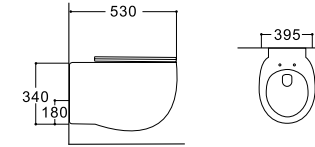

LX-1080
Wall-hung Bidet
Vitreous China
530x395x340mm