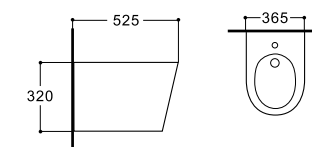

LX-1057MK
Wall-hung Bidet
Vitreous China
525x365x320mm