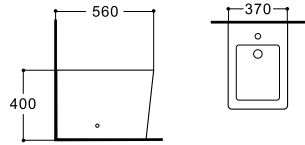

**LX-1067MK**  
Wall-hung Bidet  
Vitreous China  
525x370x290mm

Tornado

Standard

**LX-1908MG**  
Rimless Washdown Flushing  
Floor Standing Toilet  
Vitreous China  
560x370x400mm  
P-trap 180mm

087

**LX-1068MG**  
Floor Standing Bidet  
Vitreous China  
560x370x400mm