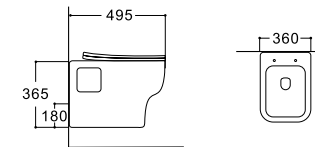

LX-1168
Rimless Washdown Flushing
Wall-hung Toilet
Vitreous China
495x360x365mm
P-trap 180mm