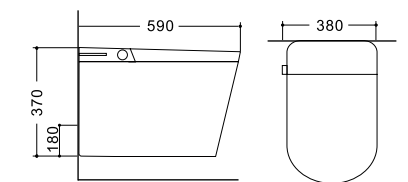

IPX4 Waterproof

Leakage Protection

High Temperature Protection

Dry burning Protection

Flame Retardant Seat cover

High/Low Pressure protection

Water Filtration

Fast Heating Water temperature

Intelligent Power Saving

Damping Slow Drop

Female Cleaning

Hip Cleaning

Move Cleaning

Massage Cleaning

Spray Rod Self-cleaning

Warm Air Drying

Seat Cover Heating

Water Temperature adjustment

Seat Cover Temperature Adjustment

Wind Temperature Adjustment

Night Light Lighting

LED Screen Display

Wireless Remote Control

Power Outage Flushing

Seat Cover Induction

Spray Rod Adjustment

Water Pressure Adjustment