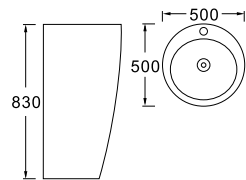

**LX-8022**  
Vitreous China  
420x420x830mm  
Fixing to wall with back

**LX-8026C**  
Vitreous China  
480x430x820mm  
Fixing to wall with back

**LX-8001**  
Vitreous China  
500x500x830mm  
Fixing to wall with back