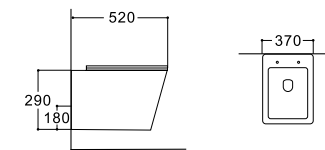

LX-1907TMB/1907MB
Tornado/Rimless Washdown Flushing
Wall-hung Toilet
Vitreous China
520x370x290mm
P-trap 180mm