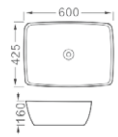

LX-5448
Vitreous China
650x380x110mm
Above counter mounting