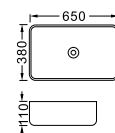

LX-5449
Vitreous China
750x380x130mm
Above counter mounting