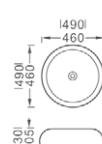

LX-8449E-1
Vitreous China
410x410x150mm
Above counter mounting