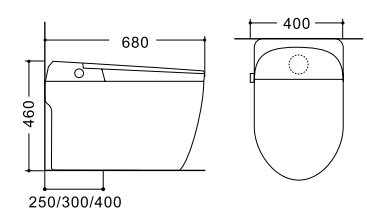

LX-ST010B-AWhite
Siphonic Flushing
Vitreous China
680x400x460mm
S-trap 250/300/400mm

Automatic Flushing

Foot Touch Flip Cover

One Key Knob

Automatic Flip Cover

- IPX4 Waterproof
- Leakage Protection
- High Temperature Protection
- Dry burning Protection
- Flame Retardant Seat cover
- High/Low Pressure protection
- Water Filtration
- Fast Heating Water temperature
- Intelligent Power Saving
- Damping Slow Drop
- Female Cleaning
- Hip Cleaning
- Move Cleaning
- Massage Cleaning
- Spray Rod Self-cleaning
- Warm Air Drying
- Seat Cover Heating
- Water Temperature adjustment
- Seat Cover Temperature Adjustment
- Wind Temperature Adjustment
- Night Light Lighting
- LED Screen Display
- Wireless Remote Control
- Power Outage Flushing
- Seat Cover Induction
- Spray Rod Adjustment
- Water Pressure Adjustment