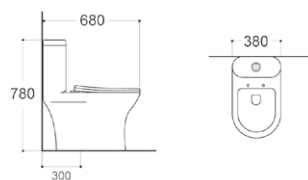

ONE-PIECE  
TOILET

**LX-2920/2920MW**  
Siphonic Flushing  
Vitreous China  
680x380x780mm  
S-trap 300mm

**LX-2920MB**  
Siphonic Flushing  
Vitreous China  
680x380x780mm  
S-trap 300mm

**LX-2920MG**  
Siphonic Flushing  
Vitreous China  
680x380x780mm  
S-trap 300mm