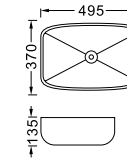

LX-5665MW
Vitreous China
495x370x135mm
Above counter mounting

LX-5025AMB