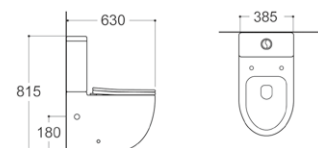

LX-2903MB
Rimless Washdown Flushing
Two-piece Toilet
Vitreous China
630x385x815mm
P-trap 180mm