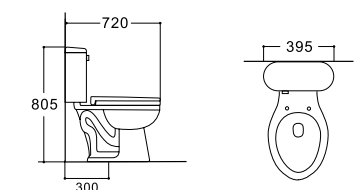

LX-2756C
Siphonic Flushing
Vitreous China
720x395x805mm
S-trap 300mm