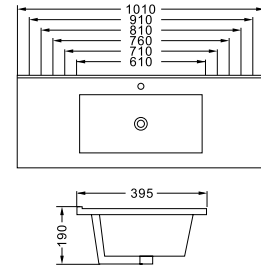

LX-4048

Featheredge Basin
Vitreous China
Mounting above cabinet

4048-60: 610x395x190mm
4048-70: 710x395x190mm
4048-75: 760x395x190mm
4048-80: 810x395x190mm
4048-90: 910x395x190mm
4048-100: 1010x395x190mm