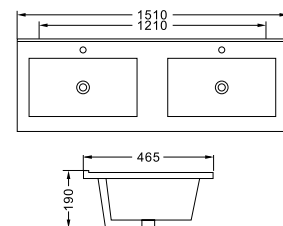

### LX-4001D

Featheredge Basin  
Vitreous China  
Mounting above cabinet

4001D-120: 1210x465x190mm  
4001D-150: 1510x465x190mm