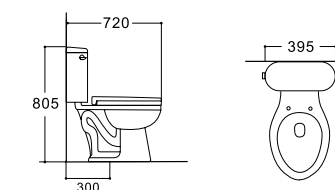

LX-2756B
Siphonic Flushing
Vitreous China
720x395x805mm
S-trap 300mm