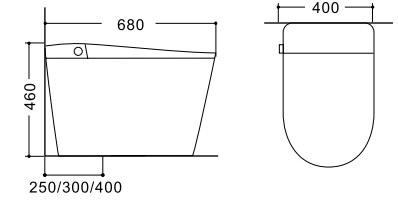

- Automatic Flushing
- Foot Touch Flip Cover
- One Key Knob
- Automatic Flip Cover

- IPX4 Waterproof
- Leakage Protection
- High Temperature Protection
- Dry burning Protection
- Flame Retardant Seat cover
- High/Low Pressure protection
- Water Filtration
- Fast Heating Water temperature
- Intelligent Power Saving
- Damping Slow Drop
- Female Cleaning
- Hip Cleaning
- Move Cleaning
- Massage Cleaning
- Spray Rod Self-cleaning
- Warm Air Drying
- Seat Cover Heating
- Water Temperature adjustment
- Seat Cover Temperature Adjustment
- Wind Temperature Adjustment
- Night Light Lighting
- LED Screen Display
- Wireless Remote Control
- Power Outage Flushing
- Seat Cover Induction
- Spray Rod Adjustment
- Water Pressure Adjustment