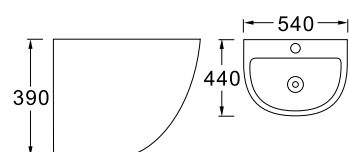

LX-3009
Vitreous China
540x440x390mm
Fixing to wall with back