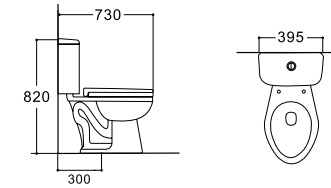

LX-2749A
Siphonic Flushing
Vitreous China
730x395x820mm
S-trap 300mm