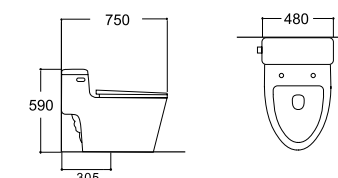

LX-2415
Tornado Siphonic Flushing
Vitreous China
750x480x590mm
S-trap 305mm