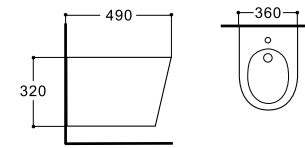

LX-1056/1056MW
Wall-hung Bidet
Vitreous China
490x360x320mm