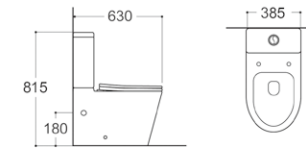

MATCHING

The design, integrates art into the life, shows the combination of art and life, embodies maturity as well as your uncommon taste.

**LX-2904/2904MW**  
Rimless Washdown Flushing  
Two-piece Toilet  
Vitreous China  
630x385x815mm  
P-trap 180mm