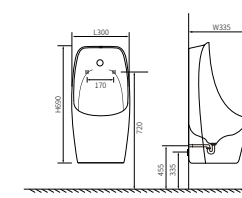

LX-3167
Wall-hanging Type
Vitreous China
300x335x690mm