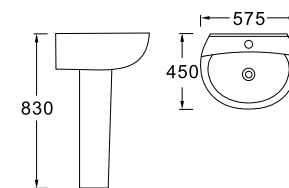

LX-3245F
Vitreous China
575x450x830mm
Fixing to wall with back