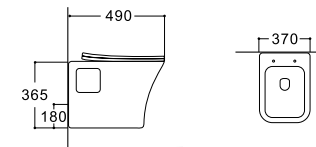

LX-1169
Rimless Washdown Flushing
Wall-hung Toilet
Vitreous China
490x370x365mm
P-trap 180mm