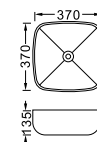

LX-5658
Vitreous China
370x370x135mm
Above counter mounting