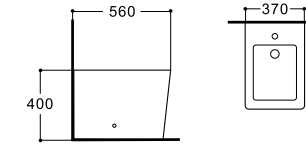

Standard

**LX-1908MB**  
Rimless Washdown Flushing  
Floor Standing Toilet  
Vitreous China  
560x370x400mm  
P-trap 180mm

084

**LX-1068MB**  
Floor Standing Bidet  
Vitreous China  
560x370x400mm

Remember your preference for the essentials when nothing else attracted you but the practical details that give you ease.