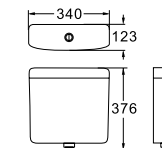

LX-3066
Water Tank
Vitreous China
340x123x376mm
Fixing ti wall with back