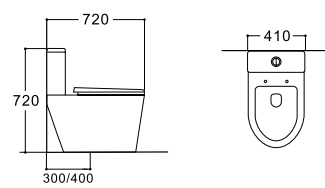

LX-2607
Rimless Siphonic Flushing
Vitreous China
720x410x720mm
S-trap 300/400mm