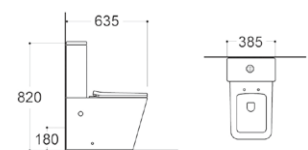

**LX-1148/1148MW**  
Rimless Washdown Flushing  
Wall-hung Toilet  
Vitreous China  
495x350x260mm  
P-trap 180mm

**LX-1048/1048MW**  
Wall-hung Bidet  
Vitreous China  
495x350x260mm

**LX-2905MB**  
Rimless Washdown Flushing  
Two-piece Toilet  
Vitreous China  
635x385x820mm  
P-trap 180mm