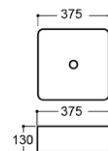

LX-5009A/B
Vitreous China
A: 600x390x120mm
B: 700x390x120mm
Above counter mounting