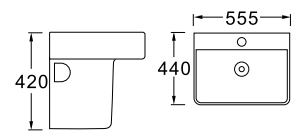

**LX-5620F**  
Vitreous China  
460x380x825mm  
Fixing to wall with back

**LX-3530H**  
Vitreous China  
540x450x470mm  
Hanging installation

**LX-3239H**  
Vitreous China  
555x440x420mm  
Hanging installation