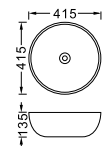

LX-8428E-6
Vitreous China
415x415x135mm
Above counter mounting