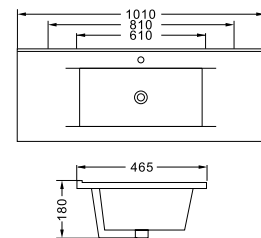

**LX-4002**

Featheredge Basin  
Vitreous China  
Mounting above cabinet

4002-40: 410x410x170mm

**LX-4101**

Featheredge Basin  
Vitreous China  
Mounting above cabinet

4101-60: 610x465x180mm  
4101-80: 810x465x180mm  
4101-100: 1010x465x180mm