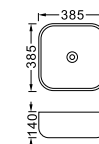

LX-7025
Vitreous China
480x370x130mm
Above counter mounting