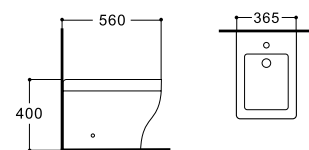

**LX-1063MB**  
Wall-hung Bidet  
Vitreous China  
510x365x310mm

Tornado

Standard

**LX-1164MG**  
Rimless Washdown Flushing  
Floor Standing Toilet  
Vitreous China  
560x365x400mm  
P-trap 180mm

093

**LX-1064MG**  
Floor Standing Bidet  
Vitreous China  
560x365x400mm