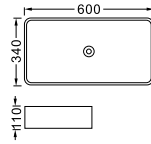

LX-8464P-2
Vitreous China
625x420x140mm
Above counter mounting