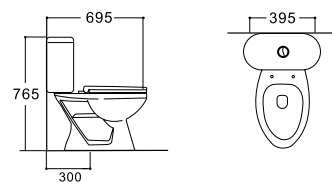

LX-2743
Washdown Flushing
Vitreous China
695x395x765mm
S-trap 300mm