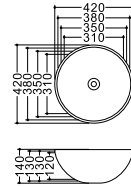

LX-0010
Vitreous China
520x360x170mm
470x305x120mm
Above counter mounting