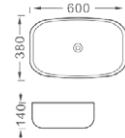

LX-5510
Vitreous China
400x400x120mm
Above counter mounting