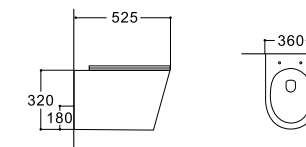

LX-1905T/1905TMW
LX-1905/1905MW
Tornado/Rimless Washdown Flushing
Wall-hung Toilet
525x360x320mm
P-trap 180mm