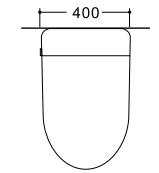

- Automatic Flushing
- Foot Touch Flip Cover
- Piano Key
- Automatic Flip Cover
- No Water Pressure Requirement

- IPX4 Waterproof
- Leakage Protection
- High Temperature Protection
- Dry burning Protection
- Flame Retardant Seat cover
- High/Low Pressure protection
- Water Filtration
- Fast Heating Water temperature
- Intelligent Power Saving
- Damping Slow Drop
- Female Cleaning
- Hip Cleaning
- Move Cleaning
- Massage Cleaning
- Spray Rod Self-cleaning
- Warm Air Drying
- Seat Cover Heating
- Water Temperature adjustment
- Seat Cover Temperature Adjustment
- Wind Temperature Adjustment
- Night Light Lighting
- LED Screen Display
- Wireless Remote Control
- Power Outage Flushing
- Seat Cover Induction
- Spray Rod Adjustment
- Water Pressure Adjustment